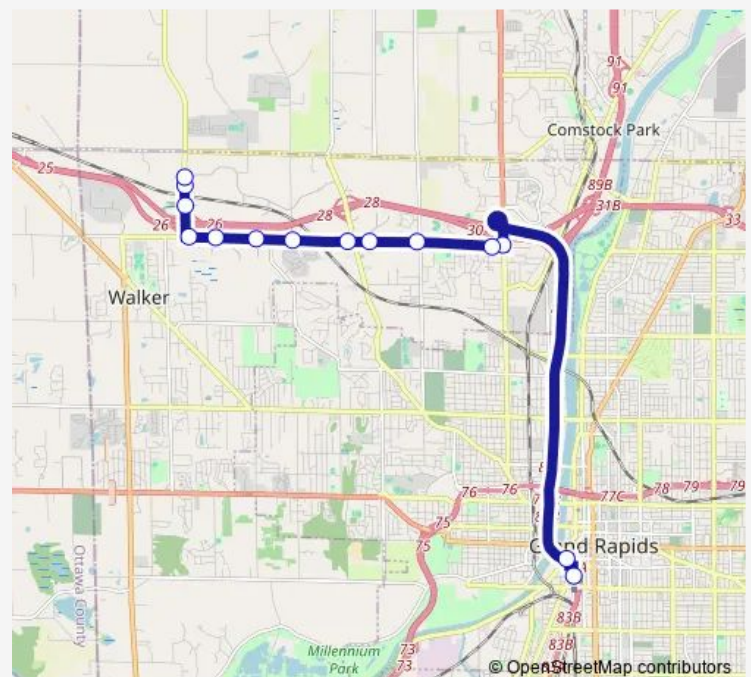

3 Mile/Erikson (Eb)

3 Mile/Peachridge (Eb)

3 Mile/Walker (Eb)

Route schedule

Rapid Central Station — Rapid Central Station

Monday 06:13-15:13

Tuesday 06:13-15:13

Wednesday 06:13-15:13

Thursday 06:13-15:13

Friday 06:13-15:13

Saturday —

Sunday —

Route info

Direction: Rapid Central Station

Stops: 26

Trip Duration: 0 hour 42 min

33 — Walker Industrial

3 Mile/Walkent Dr (Eb)

3 Mile/Bristol (Eb)

3 Mile/Alpine (Eb)

Cherry/Cesar Chavez (Eb)

Rapid Central Station

Direction

Rapid Central Station — Rapid Central Station

28 stops

[Open route schedule](#)

Rapid Central Station

Oakes/Cesar Chavez (Wb)

Alpine/I-96 (Sb)

3 Mile/Valley (Wb)

3 Mile/Bristol (Wb)

3 Mile/Walkent (Wb)