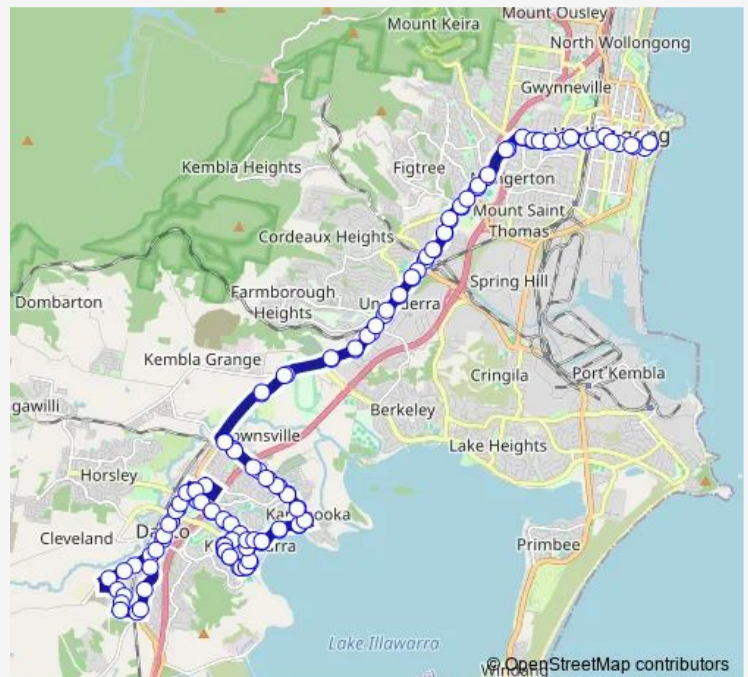

Bus 33 Wollongong to Dapto via Unanderra (Loop Service)

[Go to website](#)

Direction

Avondale Rd Opp Marshall St — Crown St Opp WIN Entertainment Centre

97 stops

[Open route schedule](#)

- Avondale Rd Opp Marshall St
- Avondale Rd At Oakhurst Cl
- Church Of Jesus Christ Of Lds, Avondale Rd
- Avondale Rd Opp Ena Av
- Penrose Dr After Goolagong St
- Penrose Dr Opp Goolagong St
- Penrose Dr At Melaleuca Av
- Penrose Drive Opp Penrose Dr Park
- Huntley Rd After Penrose Dr
- St Lukes Village, Huntley Rd
- Princes Hwy After Huntley Rd
- Princes Hwy Opp Mt Brown Rd
- 320 Princes Hwy
- Princes Hwy After Avondale Rd
- Princes Hwy At Cleveland Rd
- Princes Hwy Opp Tafe Illawarra Institute Of Technology
- Princes Hwy At Maccabe St
- Princes Hwy Opp Dapto District Library
- Bong Bong Rd Opp Dapto Leagues Club
- Reed Park, Bong Bong Rd
- Bong Bong Rd Opp Parkdale Av

Route schedule

Avondale Rd Opp Marshall St — Crown St Opp WIN Entertainment Centre

Monday	05:24-05:48
Tuesday	05:24-05:48
Wednesday	05:24-05:48
Thursday	05:24-05:48
Friday	05:24-05:48
Saturday	—
Sunday	—

Route info

Direction: Avondale Rd Opp Marshall St

Stops: 97

Trip Duration: 1 hour 8 min

33 — Wollongong to Dapto via Unanderra (Loop Service) **BusMaps**

Lucas Dr At Dawes Ct

Lucas Dr After Glengarry Way

Fairwater Dr Opp Lucas Dr

Fairwater Dr Before Highcroft Bvd

Highcroft Bvd At Moronga Ct

Bong Bong Rd Opp Glenlee Dr

Hammondcare Horsley Retirement Village, Shone Av

Horsley Dr After Ashwood Pl

Horsley Dr At Glenwood Gr

Horsley Dr Before Robins Creek Rd