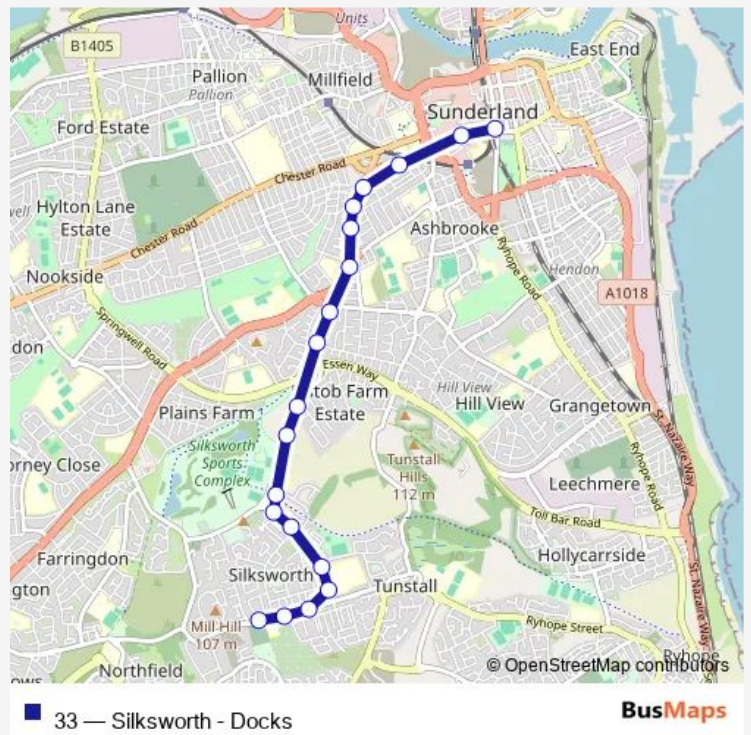

Bus 33 Silksworth - Docks

[Go to website](#)

Direction
 Fawcett Street — Vicarage Farm Estate
 19 stops
[Open route schedule](#)

- Fawcett Street
- Holmeside
- Royal Courts
- Burn Park Road-Durham Road
- Durham Road-Riversdale Terrace
- Durham Road-Fox Street
- Durham Road-Dunelm South
- Silksworth Lane
- Silksworth Lane-Crosslea Avenue
- Silksworth Lane-Nursery Road
- Silksworth Lane-Low Newport Farm
- Durham Terrace
- Warwick Terrace-Durham Terrace
- Warwick Terrace-Lincoln Avenue
- Blind Lane
- Blind Lane - Wynyard Street
- Silksworth Terrace-Frances Street
- Silksworth Terrace-Cambridge Road
- Vicarage Farm Estate

Route schedule
 Fawcett Street — Vicarage Farm Estate

Monday	07:23-19:09
Tuesday	07:23-19:09
Wednesday	07:23-19:09
Thursday	07:23-19:09
Friday	07:23-19:09
Saturday	08:03-18:33
Sunday	—

Route info
 Direction: Fawcett Street
 Stops: 19
 Trip Duration: 0 hour 16 min

Direction

Vicarage Farm Estate — Fawcett Street

36 stops

[Open route schedule](#)

Vicarage Farm Estate

Vicarage Farm Estate

Silksworth Terrace-Comet Square

Blind Lane -Silksworth Terrace

Stops: 36

Trip Duration: 0 hour 32 min

Town Moor

Prospect Row-Hartley Street

Prospect Row-Mariner Square

Docks

High Street East-Hartley Street

High Street East-Fish Quay