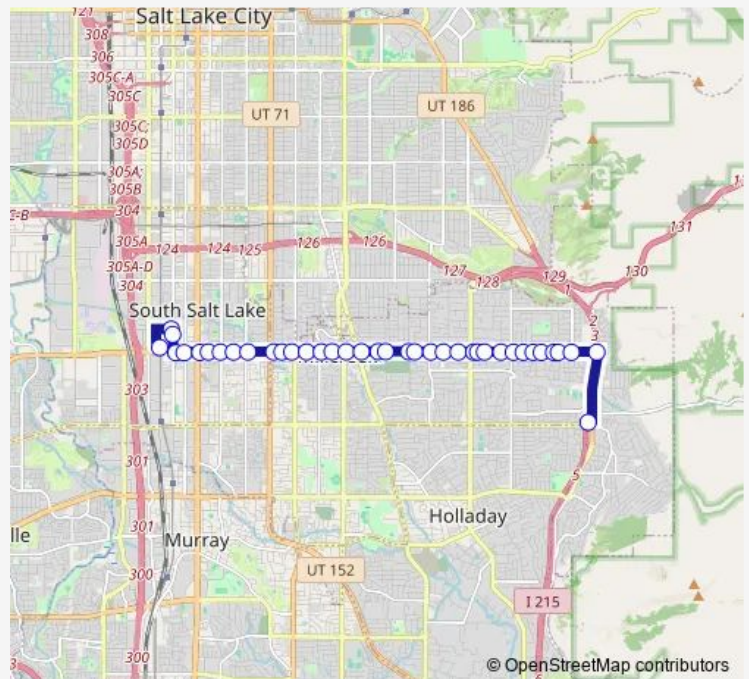

Bus 33 3300 South

[Go to website](#)

Direction
 Millcreek Station (Bay D) — Olympus Cove P+R (Bay A)
 38 stops
[Open route schedule](#)

- Millcreek Station (Bay D)
- Gregson Ave @ 111 W
- West Temple @ 3112 S
- 3300 S / West Temple (Eb)
- 3300 S @ 1 W
- 3300 S / State (Eb)
- 3300 S @ 198 E
- 3300 S / 300 E (Eb)
- 3300 S @ 398 E
- 3300 S / 500 E (Eb)
- 3300 S / 700 E (Eb)
- 3300 S @ 796 E
- 3300 S / 900 E (Eb)
- 3300 S @ 988 E
- 3300 S / 1100 E (Eb)
- 3300 S @ 1218 E
- 3300 S / 1300 E (Eb)
- 3300 S @ 1460 E
- 3300 S @ 1590 E
- 3300 S @ 1650 E
- 3300 S @ 1848 E

Route schedule

Millcreek Station (Bay D) — Olympus Cove P+R (Bay A)

Monday	03:49-00:49 ⁺¹
Tuesday	03:49-00:19 ⁺¹
Wednesday	03:49-00:19 ⁺¹
Thursday	03:49-00:19 ⁺¹
Friday	03:49-00:19 ⁺¹
Saturday	04:19-00:49 ⁺¹
Sunday	06:15-21:45

Route info

Direction: Millcreek Station (Bay D)
 Stops: 38
 Trip Duration: 0 hour 25 min

33 — 3300 South

3300 S @ 1890 E

3300 S @ 2010 E

3300 S @ 2102 E

3300 S @ 2210 E

3300 S @ 2290 E

Route info

Direction: Olympus Cove P+R (Bay A)

Stops: 36

Trip Duration: 0 hour 22 min

3300 S @ 801 E

3300 S @ 701 E

3300 S @ 615 E

3300 S @ 511 E