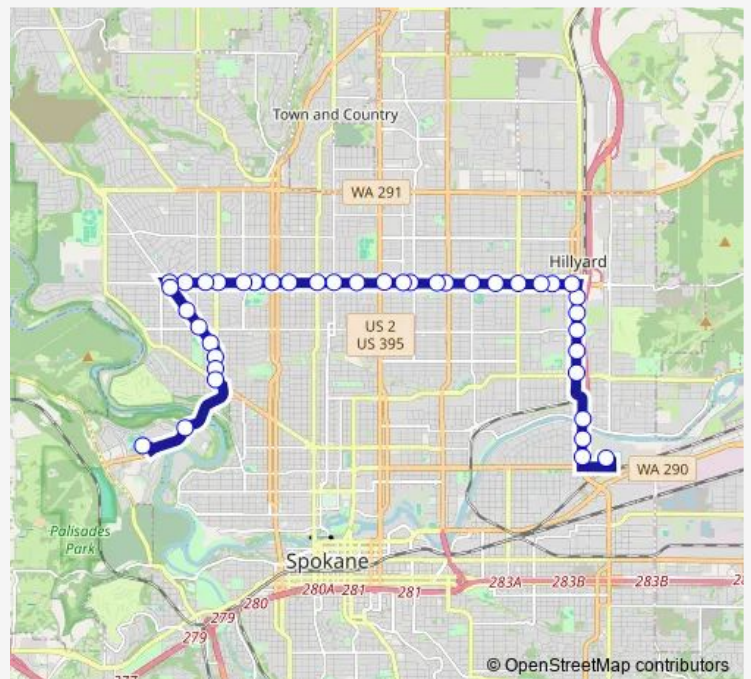

Wellesley @ Perry

Wellesley @ Nevada

Wellesley @ Cincinnati

Wellesley @ Addison

Wellesley @ Lidgerwood

Wellesley @ Division (Northtown)

Wellesley @ Whitehouse

Route schedule

SCC Transit Center Bay 2 — Sfcc Station Bay 3

Monday	05:25-22:15
Tuesday	05:28-22:15
Wednesday	05:28-22:15
Thursday	05:28-22:15
Friday	05:28-22:15
Saturday	05:25-22:15
Sunday	06:15-20:15

Route info

Direction: SCC Transit Center Bay 2

Stops: 40

Trip Duration: 0 hour 33 min

33 — Wellesley

Wellesley @ Wall

Wellesley @ Monroe

Wellesley @ Cedar

Wellesley @ Ash

Wellesley @ Cannon