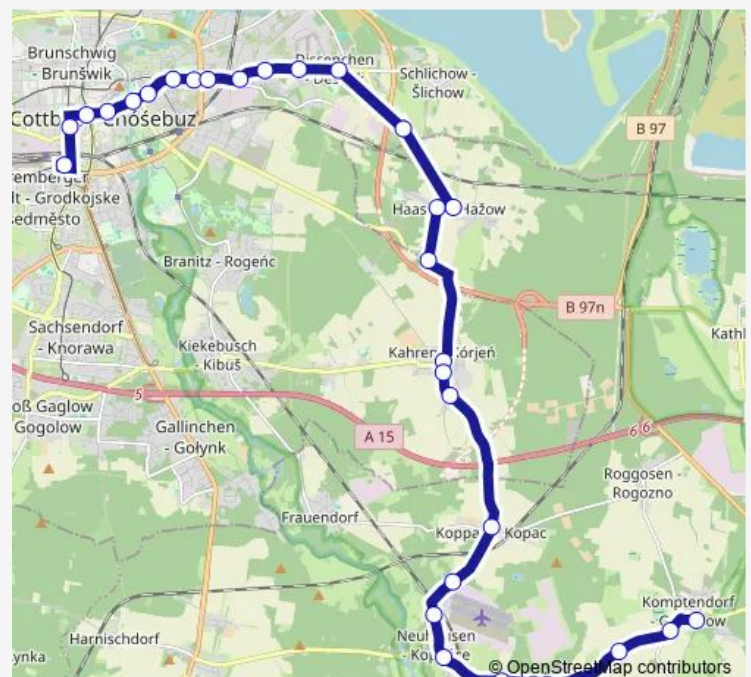

Cottbus, Turnstr.

Cottbus, Birkenstr.

Cottbus, Heidesiedlung

Route schedule

Roggosen, Wendeplatz — Cottbus, Hauptbahnhof

Monday 16:00

Tuesday 16:00

Wednesday 16:00

Thursday 16:00

Friday 16:00

Saturday —

Sunday —

Route info

Direction: Roggosen, Wendeplatz

Stops: 30

Trip Duration: 0 hour 47 min