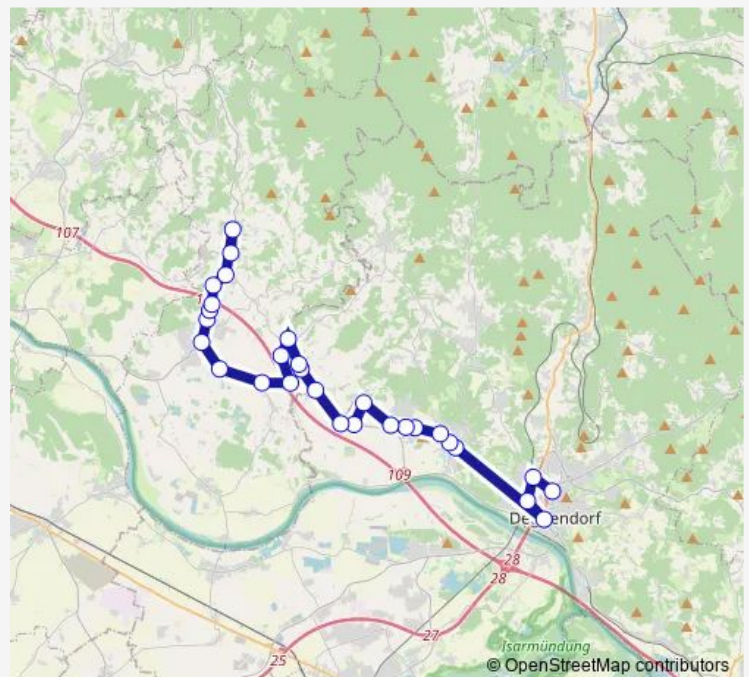

### Route schedule

Schwarzach, Marktplatz — Metten, Marktplatz

Monday 06:44

Tuesday 06:44

Wednesday 06:44

Thursday 06:44

Friday 06:44

Saturday —

### Route info

Direction: Schwarzach, Marktplatz

Stops: 21

Trip Duration: 0 hour 36 min

■ 33