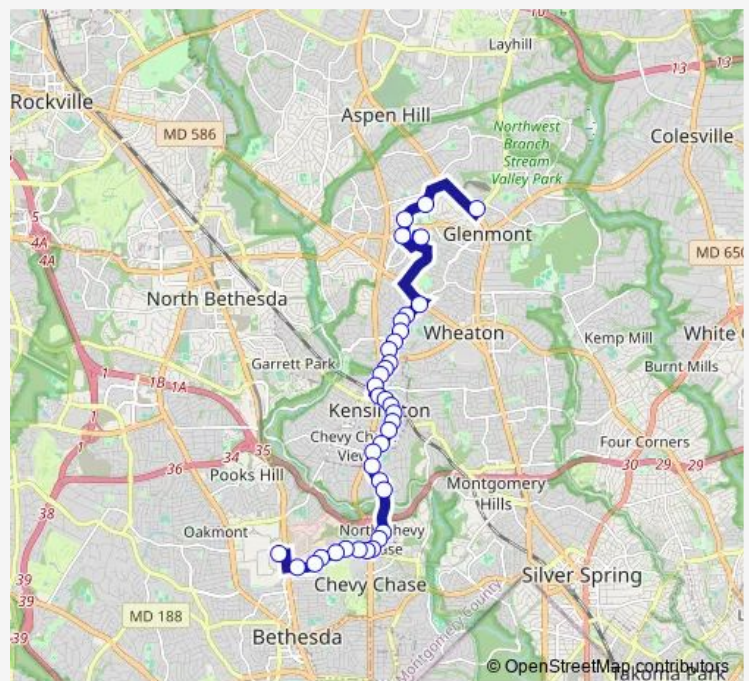

Newport Mill RD & Decatur Ave

University W Blvd & Perry Ave

University W Blvd & Connecticut Ave

Connecticut AVE & Plyers Mill Rd

Howard AVE & Connecticut Ave

Howard AVE & Fawcett St

Montgomery AVE & Kensington Pkwy

Tuesday 05:15-19:30

Wednesday 05:15-19:30

Thursday 05:15-19:30

Friday 05:15-19:30

Saturday —

Sunday —

Route info

Direction: Glenmont Station & BAY A

Stops: 35

Trip Duration: 0 hour 32 min

33 — 33-Glenmont-Medical Center

Kensington Pkwy & Saul Rd

Kensington Pkwy & Bexhill Dr

Kensington Pkwy & Bexhill Dr

Kensington Pkwy & Inverness Dr

Kensington Pkwy & Kenilworth Ave

Kensington Pkwy & Connecticut Ave

Jones Bridge RD & Connecticut Ave

Jones Bridge RD & Platt Ridge Dr

Jones Bridge RD & Hawkins Ln

Jones Bridge RD & University Rd

Jones Bridge RD & Lancaster Dr

Jones Bridge RD & Lynbrook Dr