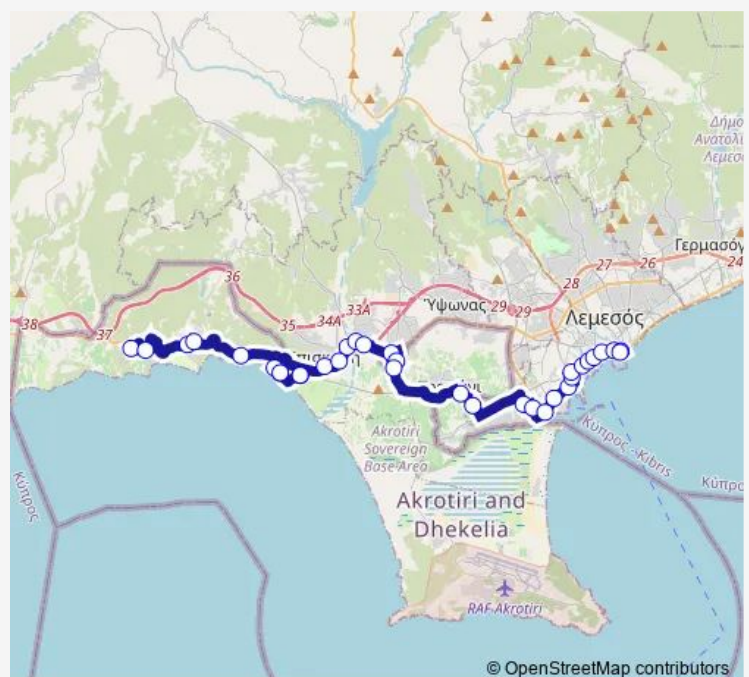

Wednesday 08:00-16:45

Thursday 08:00-16:45

Friday 08:00-16:45

Saturday 10:00-16:45

Sunday 10:00-16:45

Route info

Direction: Old Port

Stops: 32

Trip Duration: 0 hour 59 min

■ 33 — Limassol Marina - My Mall - Waterpark - Kolossi (Castle) - Kourion Beach - Episkopi (UK Sov. Bases)

14 Street - 29 Street

Agios Ermogenis

Kourion Beach - 1st Stop 1

Kourion Beach

Kourion Beach - 1st Stop 2

Agios Ermogenis 2

Apollon Hylates Sanctuary 1

Garrison

Kensington 1

Happy Valley

Radio Sonde

Direction

Wednesday 09:00-17:45

Thursday 09:00-17:45

Friday 09:00-17:45

Saturday 11:00-17:45

Sunday 11:00-17:45

Route info

Direction: Radio Sonde

Stops: 34