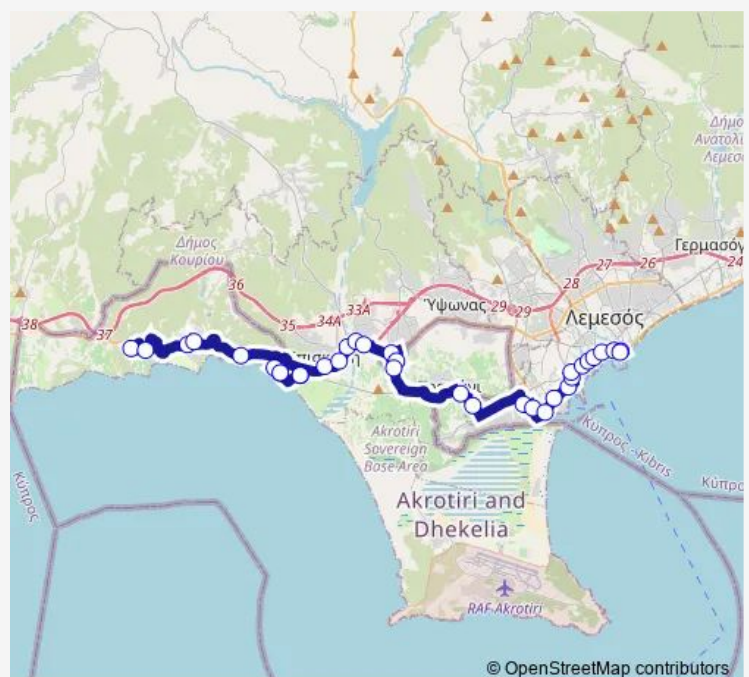

Saturday

—

Sunday

—

Route info

Direction: Old Port

Stops: 32

Trip Duration: 0 hour 59 min

■ 33 — Limassol Marina - My Mall - Waterpark - Kolossi (Castle) - Kourion Beach - Episkopi (UK Sov. Bases)

14 Street - 29 Street

Agios Ermogenis

Kourion Beach - 1st Stop 1

Kourion Beach

Kourion Beach - 1st Stop 2

Agios Ermogenis 2

Apollon Hylates Sanctuary 1

Garrison

Kensington 1

Happy Valley

Radio Sonde

Direction

Radio Sonde — Old Port