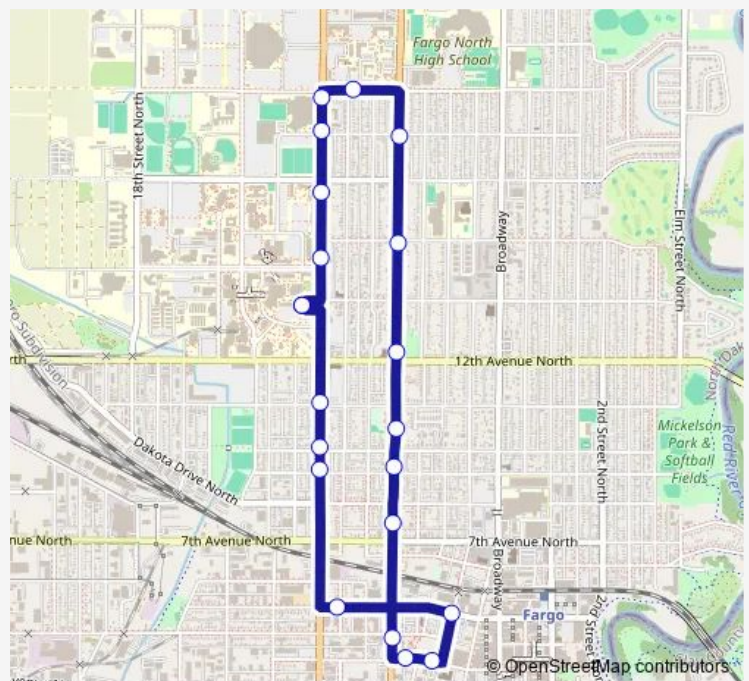

### Direction

Shelter 220 (Ndsu Transit Hub) — Shelter 220 (Ndsu Transit Hub)

21 stops

[Open route schedule](#)

Shelter 220 (Ndsu Transit Hub)

University Dr N & 11th Ave N (Corner Nw)

University Dr N & 10th Ave N (Corner Nw)

Shelter 217 (Shac)

University Dr N & 16th Ave N (Corner Nw)

Shelter 225 (Bison Court)

Shelter 205 (Centennial Blvd)

Shelter 220 (Ndsu Transit Hub)

### Route schedule

Shelter 220 (Ndsu Transit Hub) — Shelter 220 (Ndsu Transit Hub)

Monday 06:55-18:55

Tuesday 06:55-18:55

Wednesday 06:55-18:55

Thursday 06:55-18:55

Friday 06:55-18:55

Saturday —

### Route info

Direction: Shelter 220 (Ndsu Transit Hub)

Stops: 21

Trip Duration: 0 hour 17 min

33 — 33 - Route 33

33 Bus time schedules and route maps are available in an offline PDF at [busmaps.com](https://busmaps.com). Use the [busmaps.com](https://busmaps.com) website to see live bus times, train schedule or subway schedule, and step-by-step directions for all public transit in Fargo