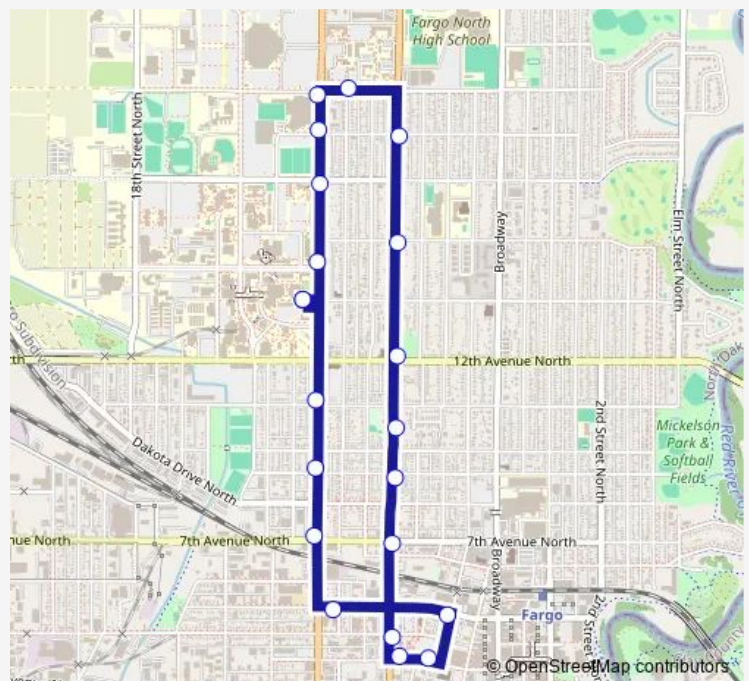

### Direction

Shelter 220 (Ndsu Transit Hub) — Shelter 220 (Ndsu Transit Hub)

21 stops

[Open route schedule](#)

Shelter 220 (Ndsu Transit Hub)

University Dr N & 11th Ave N (Corner Nw)

University Dr N & 9th Ave N (Corner Nw)

Shelter 217 (Shac)

University Dr N & 16th Ave N (Corner Nw)

Shelter 225 (Bison Court)

Shelter 205 (Centennial Blvd)

Shelter 220 (Ndsu Transit Hub)

### Route schedule

Shelter 220 (Ndsu Transit Hub) — Shelter 220 (Ndsu Transit Hub)

Monday 06:55-18:55

Tuesday 06:55-18:55

Wednesday 06:55-18:55

Thursday 06:55-18:55

Friday 06:55-18:55

Saturday —

### Route info

Direction: Shelter 220 (Ndsu Transit Hub)

Stops: 21

Trip Duration: 0 hour 17 min

33 Bus time schedules and route maps are available in an offline PDF at [busmaps.com](https://busmaps.com). Use the [busmaps.com](https://busmaps.com) website to see live bus times, train schedule or subway schedule, and step-by-step directions for all public transit in Fargo