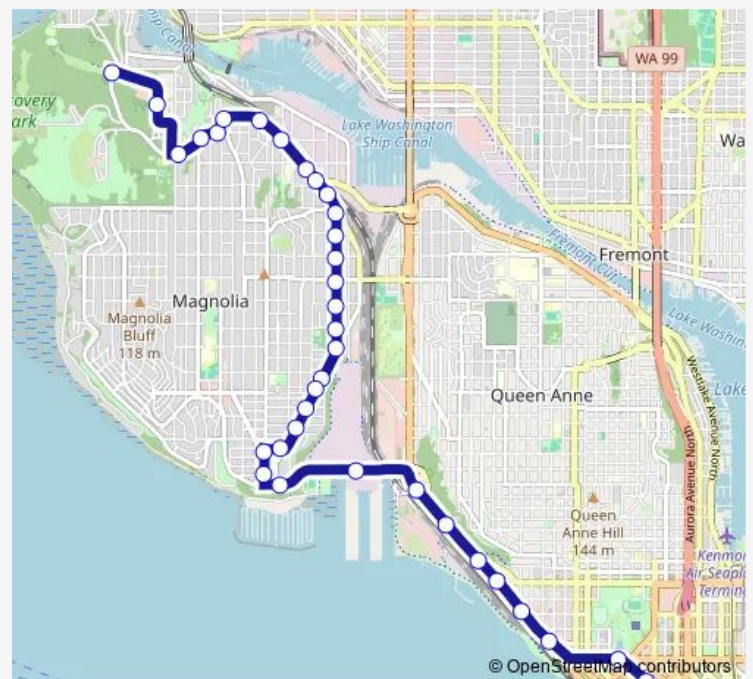

### Route schedule

W Government Way & 34th Ave W — 3rd Ave S & S Main St

Monday 19:11-21:13

Tuesday 19:11-21:13

Wednesday —

Thursday 19:11-21:13

Friday 19:11-21:13

Saturday 19:20-20:24

### Route info

Direction: W Government Way & 34th Ave W

Stops: 38

Trip Duration: 0 hour 29 min

28th Ave W & W Eaton St

W Galer St & Thorndyke Ave W

Magnolia Brdg & Pier 91

Elliott Ave W & W Galer St