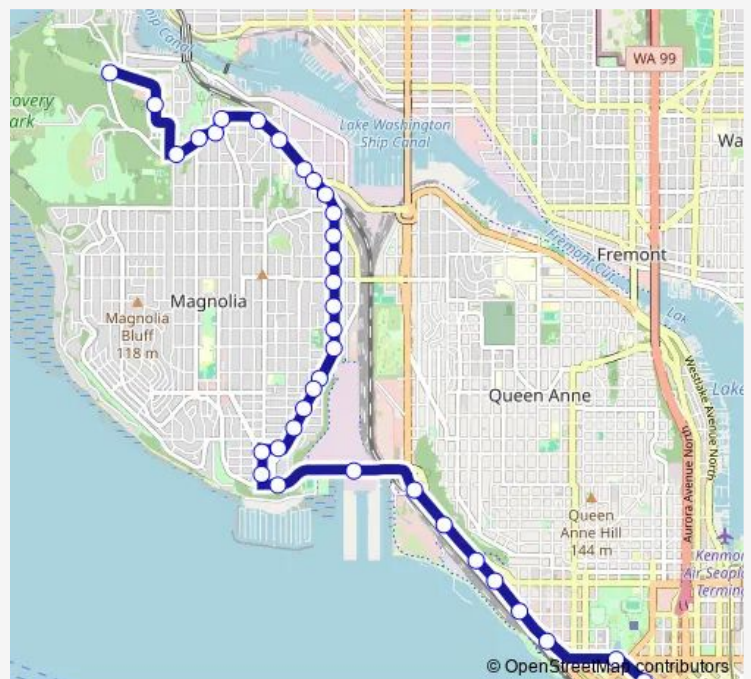

### Route schedule

W Government Way & 34th Ave W — 3rd Ave S & S Main St

Monday 19:11-21:13

Tuesday 19:11-21:13

Wednesday —

Thursday 19:11-21:13

Friday 19:11-21:13

Saturday 19:20-20:24

### Route info

Direction: W Government Way & 34th Ave W

Stops: 38

Trip Duration: 0 hour 32 min

28th Ave W & W Eaton St

W Galer St & Thorndyke Ave W

Magnolia Brdg & Pier 91

Elliott Ave W & W Galer St