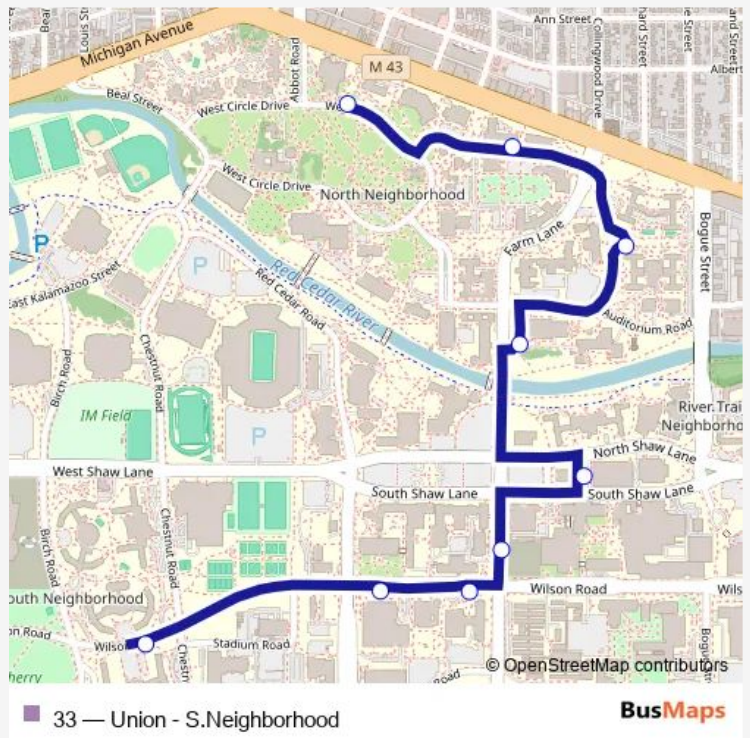

Bus 33 Union - S.Neighborhood

[Go to website](#)

Direction
 EBD Wilson before Chestnut — MSU Union
 9 stops
[Open route schedule](#)

- EBD Wilson before Chestnut
- EBD Wilson past Red Cedar Rd
- EBD Wilson before Farm Ln
- NBD Farm past Wilson
- Ramp 1 Bay 1
- NBD - Fairchild Aud.
- NBD Physics before Dormitory Rd
- WBD E Circle past Farm Lane
- MSU Union

Route schedule
 EBD Wilson before Chestnut — MSU Union

Monday	07:00-19:30
Tuesday	09:20-17:40
Wednesday	07:00-22:00
Thursday	07:00-22:00
Friday	07:10-19:00
Saturday	—
Sunday	—

Route info
 Direction: EBD Wilson before Chestnut
 Stops: 9
 Trip Duration: 0 hour 11 min

Direction

MSU Union — EBD Wilson before Chestnut

11 stops

[Open route schedule](#)

MSU Union

WBD W. Circle past Abbot Rd

EBD W.Circle past Kalamazoo St

EBD W Circle @ Library

Tuesday 07:00-22:30

Wednesday 07:20-20:00

Thursday 07:30-22:30

Friday 07:00-22:00

Saturday —

Sunday —

Route info

Direction: EBD Wilson before Chestnut