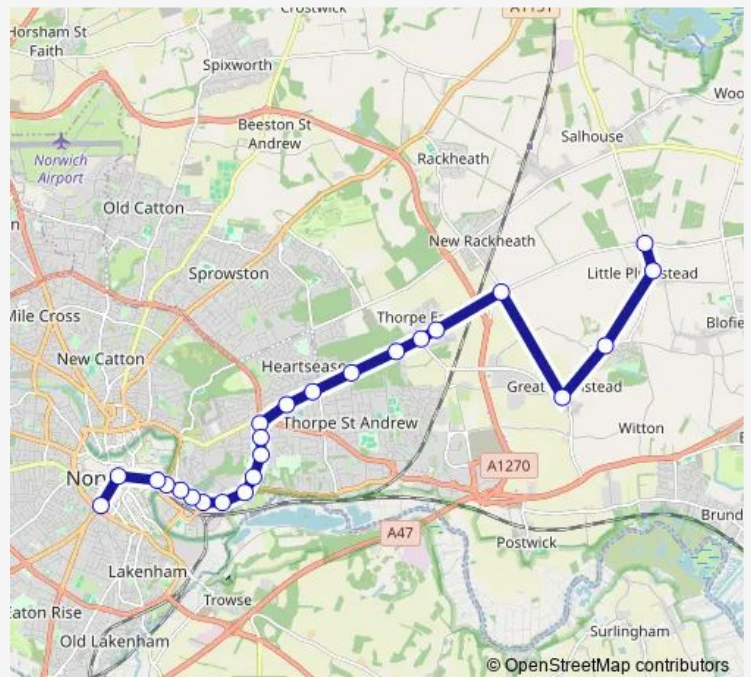

Railway Station

Rosary Road

Cotman Road

Cremorne Lane

The Denes

Stanley Avenue

Morrison Court

Gordon Avenue

### Route schedule

St Stephens Street — Honeycombe Road

Monday 08:33-13:41

Tuesday 08:33-13:41

Wednesday 08:33-13:41

Thursday 08:33-13:41

Friday 08:33-13:41

Saturday 08:41-14:56

### Route info

Direction: St Stephens Street

Stops: 21

Trip Duration: 0 hour 30 min

■ 33 — Pilson Green - City Centre

## Route schedule

Honeycombe Road — St Stephens Street

Monday 09:17-15:44

Tuesday 09:17-15:44

Wednesday 09:17-15:44

Thursday 09:17-15:44

Friday 09:17-15:44

Saturday 09:17-15:37