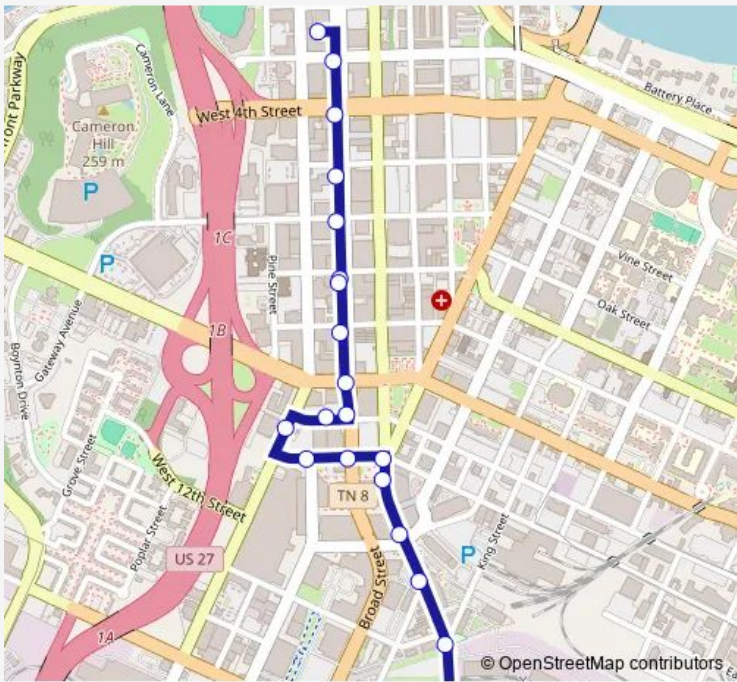

Bus 33 Downtown Shuttle

[Go to website](#)

Direction
 Shuttle Park North - Internal — Shuttle Park South
 20 stops
[Open route schedule](#)

- Shuttle Park North - Internal
- Broad + 3rd
- Broad + 4th
- Broad + 5th
- Broad + 6th
- Broad + 7th
- Broad & Tivoli 0
- Broad & Read House
- Central + Main
- Broad & 10th-1
- 10th + Library
- Carter + Days Inn
- 11th + Mariott
- 11tn & Broad
- 11th & Market 1
- Market + Tva
- Market + 12th
- Market + Cowart
- Market + W 14th
- Shuttle Park South

Route schedule
 Shuttle Park North - Internal — Shuttle Park South

Monday	06:45-22:45
Tuesday	06:45-22:45
Wednesday	06:45-22:45
Thursday	06:45-22:45
Friday	06:45-22:45
Saturday	09:45-22:49
Sunday	09:45-20:17

Route info
 Direction: Shuttle Park North - Internal
 Stops: 20
 Trip Duration: 0 hour 17 min

33 — Downtown Shuttle BusMaps

33 Bus time schedules and route maps are available in an offline PDF at busmaps.com. Use the busmaps.com website to see live bus times, train schedule or subway schedule, and step-by-step directions for all public transit in Chattanooga

The schedule is provided in the local timezone. Times with "(+1)" indicate departures on the next day.

PDF file created on 2025-02-26

2024 BusMaps.com - All Rights Reserved