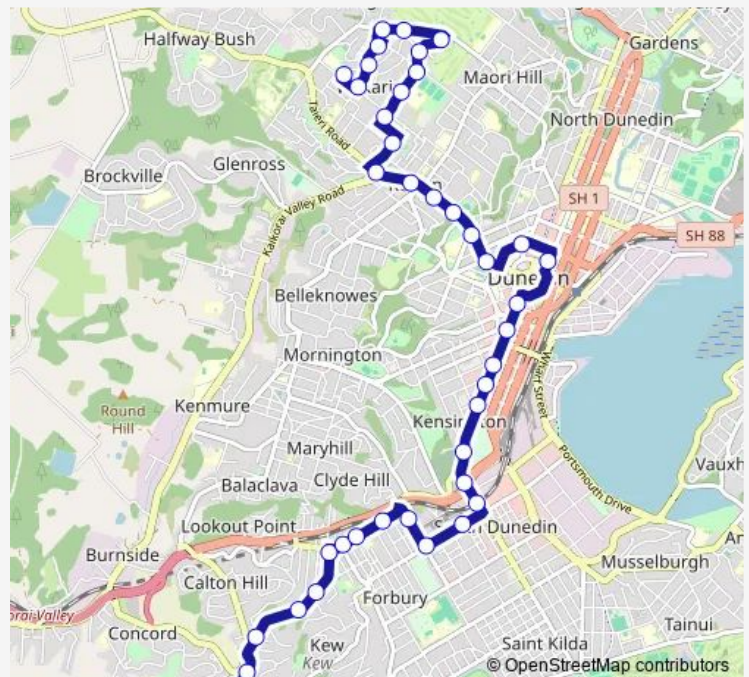

Nairn St, 70

Taieri Rd, Nairn Street

Stuart St, cnr Tyne Street

Stuart St, opposite Strathmore Cres

Stuart St, cnr Littlebourne Rd

Stuart St, 330

York Place, 125

York Place, 31

Bus Hub Stop H

Princes St, 151

Princes St, 265

**Route schedule**

Forresbank Ave (Wakari Terminus) — Middleton Rd, 285

Monday 06:28-22:58

Tuesday 06:28-22:58

Wednesday 06:28-22:58

Thursday 06:28-22:58

Friday 06:28-22:58

Saturday 07:58-22:58

Sunday 08:58-17:58

**Route info**

Direction: Forresbank Ave (Wakari Terminus)

Stops: 42

Trip Duration: 0 hour 49 min

## Route info

Direction: Middleton Rd, 292

Stops: 41

Trip Duration: 0 hour 51 min

Stuart St, Obhs Tennis Courts

Stuart St, cnr Strathmore Cres

Stuart St, under Highgate

Taieri Rd, 117