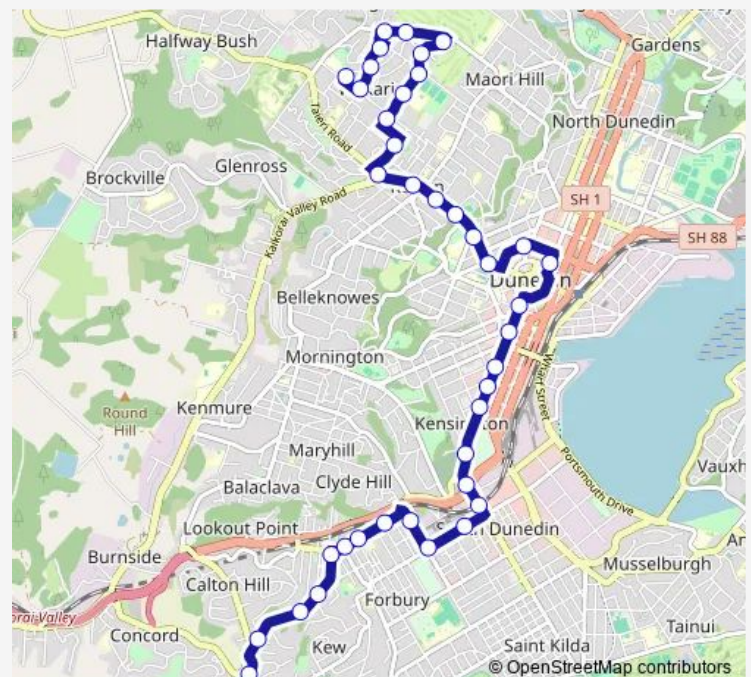

Nairn St, 70

Taieri Rd, Nairn Street

Stuart St, cnr Tyne Street

Stuart St, opposite Strathmore Cres

Stuart St, cnr Littlebourne Rd

Stuart St, 330

York Place, 125

York Place, 31

Thursday 06:28-22:58

Friday 06:28-22:58

Saturday 07:58-22:58

Sunday 08:58-17:58

Route info

Direction: Forresbank Ave (Wakari Terminus)

Stops: 42

Trip Duration: 0 hour 49 min

York Place, opposite St John

Stuart St, King Edward Court

Stuart St, Obhs

Route schedule

Middleton Rd, 292 — Forresbank Ave (Wakari Terminus)

Monday 06:02-22:32

Tuesday 06:02-22:32

Wednesday 06:02-22:32

Thursday 06:02-22:32

Friday 06:02-22:32

Saturday 08:32-23:32

Sunday 09:32-18:32

Route info

Direction: Middleton Rd, 292

Stops: 41

Trip Duration: 0 hour 51 min