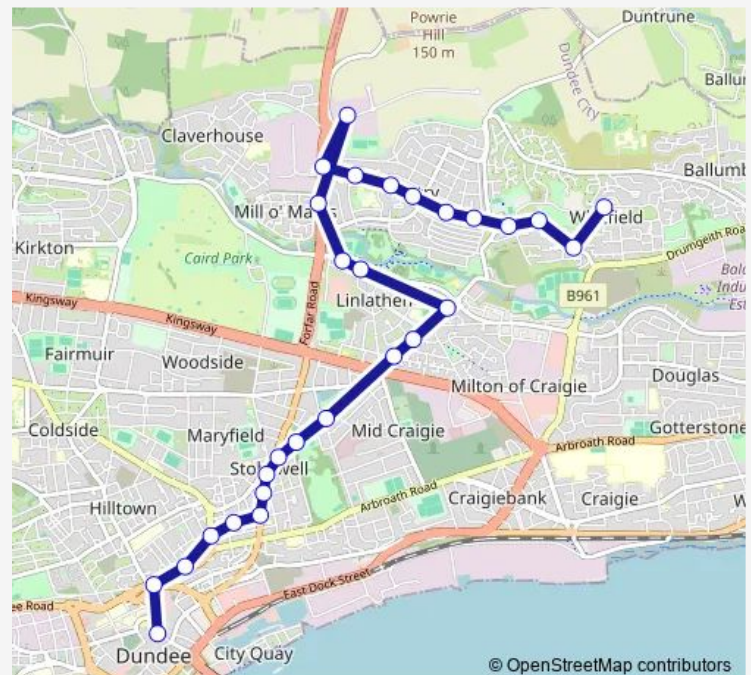

Thursday 05:50-22:05

Friday 05:50-22:05

Saturday 06:49-22:05

Sunday 07:59-23:05

Route info

Direction: Forum Centre

Stops: 28

Trip Duration: 0 hour 29 min

Mains of Fintry Church

Findchapel Place

Finmore Place

Lothian Crescent

Library

Whitfield Loan

The Crescent

Direction

The Crescent — Forum Centre

27 stops

[Open route schedule](#)

The Crescent

Whitfield Rise

Murrayfield Drive

Finmore Place

Findchapel Place

Wednesday 06:15-19:31

Thursday 06:15-19:31

Friday 06:15-19:31

Saturday 18:38-19:33

Sunday 08:30-23:34

Route info

Direction: The Crescent

Stops: 27