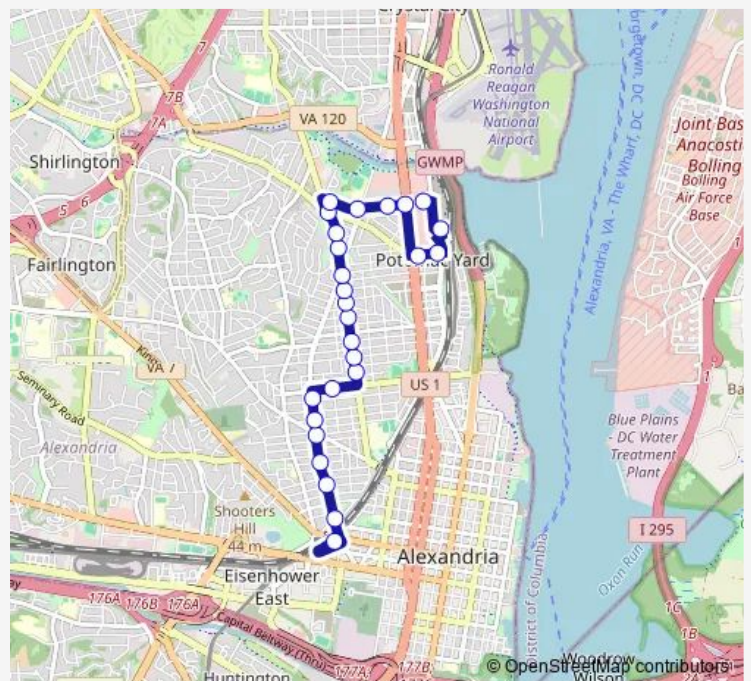

Mt Vernon Ave + E Mason Ave

Mt Vernon Ave + E Bellefonte Ave

Mt Vernon Ave + E Windsor Ave

Mt Vernon Ave + E Oxford Ave

Mt Vernon Ave + Stewart Ave

Mt Vernon Ave + E Randolph Ave

Mt Vernon Ave + Hume Ave

Mt Vernon Ave + Kennedy St

Mt Vernon Ave + Herbert St

Mt Vernon Ave + W Glebe Rd

W Reed Ave + Edison St

W Reed Ave + Commonwealth Ave

Route schedule

King St Metro - Bay H — Potomac Yard Archway (Old Navy)

Monday	06:05-22:05
Tuesday	06:05-22:05
Wednesday	06:05-22:05
Thursday	06:05-22:05
Friday	06:05-22:05
Saturday	07:05-22:05
Sunday	07:05-22:05

Route info

Direction: King St Metro - Bay H

Stops: 26

Trip Duration: 0 hour 23 min

E Reed Ave + Evans Ln

E Reed Ave + Richmond Hwy

E Glebe Rd + Richmond Hwy

E Glebe Rd EB + Potomac Ave

Potomac Yard Metro Station - Bus Bay B

Potomac Yard Archway (Old Navy)

Direction

Potomac Yard Archway (Old Navy) — King St Metro - Bay H

25 stops

[Open route schedule](#)

Potomac Yard Archway (Old Navy)

N Potomac Yard Center