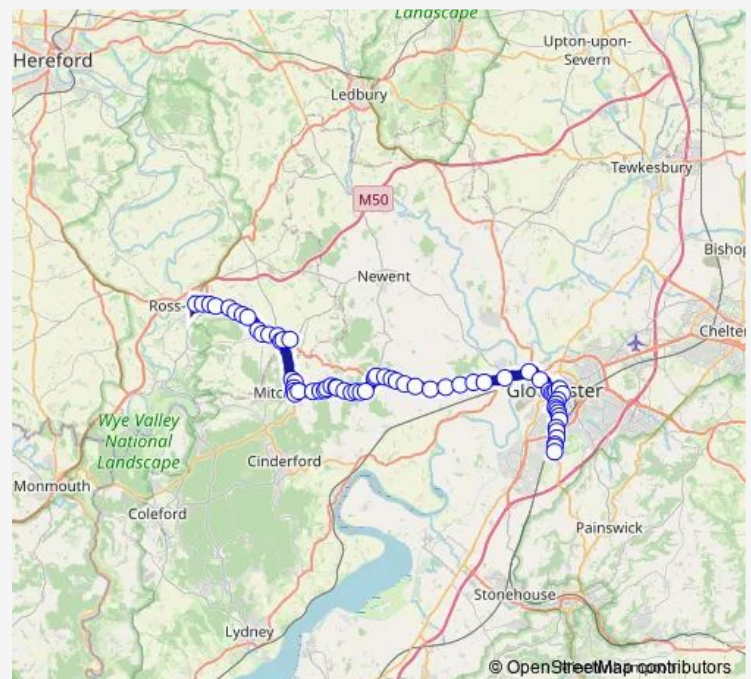

### Route schedule

Cantilupe Road — Railway Station

Monday 15:45

Tuesday 15:45

Wednesday 15:45

Thursday 15:45

Friday 15:45

Saturday —

### Route info

Direction: Cantilupe Road

Stops: 43

Trip Duration: 0 hour 53 min

■ 33

Hollybush Lane

Church

School