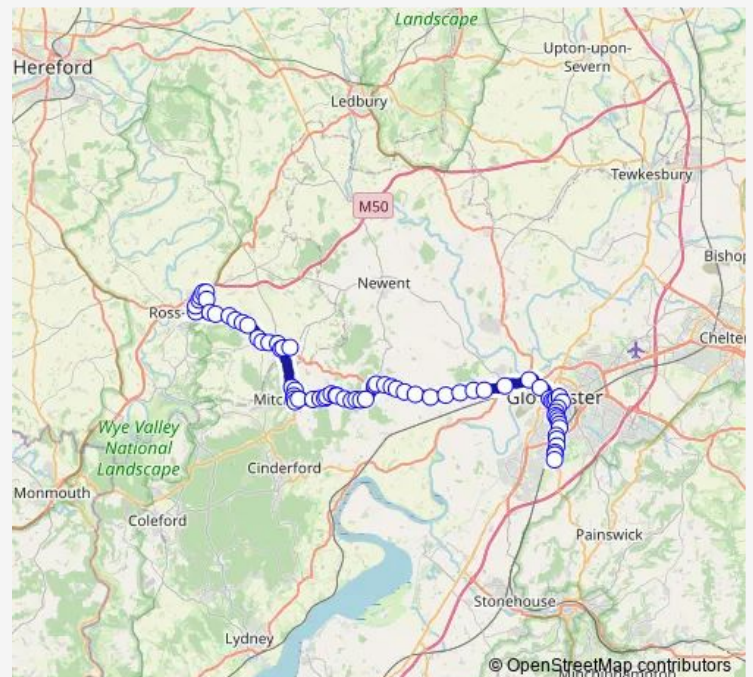

Thursday 14:50

Friday 14:50

Saturday —

Sunday —

Route info

Direction: Transport Hub

Stops: 54

Trip Duration: 1 hour 4 min

Zion Hill

The Temple

Latchen Room

Bathams Close

Yew Tree

Brook Farm

Harts Barn

Lamb Inn