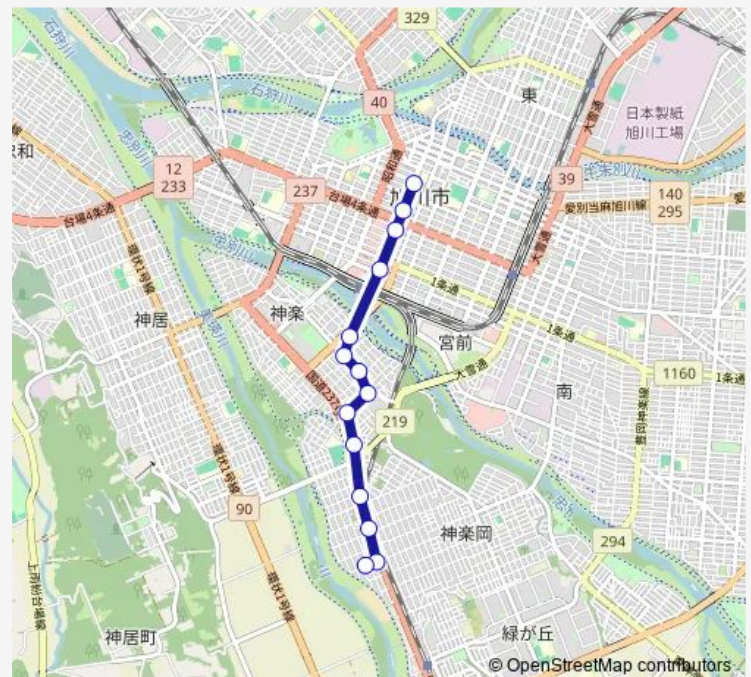

Wednesday 10:55

Thursday 10:55

Friday 10:55

Saturday —

Sunday —

Route info

Direction: 市役所前

Stops: 14

Trip Duration: 0 hour 17 min

440-神楽北線(氷点橋)

Bus time schedules and route maps are available in an offline PDF at busmaps.com. Use the busmaps.com website to see live bus times, train schedule or subway schedule, and step-by-step directions for all public transit in Asahikawa