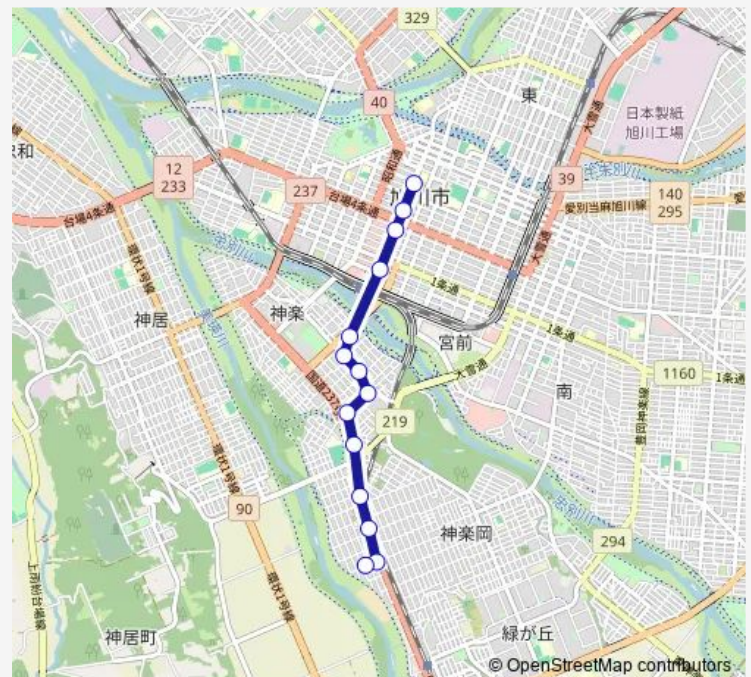

### Route schedule

市役所前 — 神楽岡15条4丁目

Monday 10:55

Tuesday 10:55

Wednesday 10:55

Thursday 10:55

Friday 10:55

Saturday —

### Route info

Direction: 市役所前

Stops: 14

Trip Duration: 0 hour 17 min

440-神楽北線(氷点橋)

Bus time schedules and route maps are available in an offline PDF at [busmaps.com](https://busmaps.com). Use the [busmaps.com](https://busmaps.com) website to see live bus times, train schedule or subway schedule, and step-by-step directions for all public transit in Asahikawa