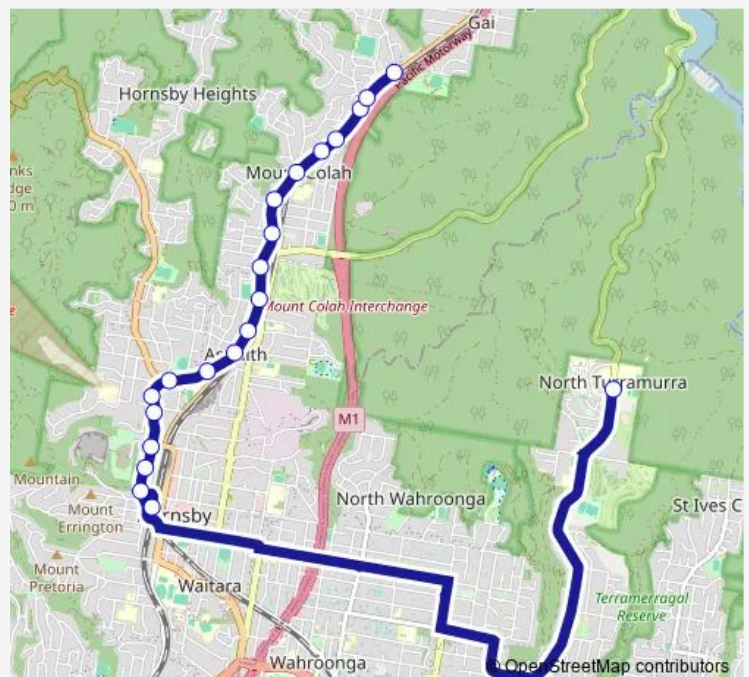

Ku-ring-gai Creative Arts High School, Bobbin Head Rd

Hornsby Station, Stand D

Hornsby Park, Pacific Hwy

Tafe Northern Sydney, Pacific Hwy

Peats Ferry Rd Before Bridge Rd

Regis Hornsby, Peats Ferry Rd

Peats Ferry Rd After Watson Av

Pacific Hwy At Old Berowra Rd

Pacific Hwy After Hyacinth St

Pacific Hwy Opp Asquith Station

Pacific Hwy After Amor St

Pacific Hwy At Mills Av

Pacific Hwy At Rupert St

Pacific Hwy Before Yirra Rd

Mt Colah Uniting Church, Pacific Hwy

Pacific Hwy Opp Mt Colah Station

Pacific Hwy At Playfair Rd

Pacific Hwy After Playfair Rd

Pacific Hwy Before Beryl Av

Hunt Reserve, Pacific Hwy

Route schedule

Ku-ring-gai Creative Arts High School, Bobbin Head Rd — Pacific Hwy Before Excelsior Rd

Monday	15:58
Tuesday	15:58
Wednesday	15:58
Thursday	15:58
Friday	—
Saturday	—
Sunday	—

Route info

Direction: Ku-ring-gai Creative Arts High School, Bobbin Head Rd

Stops: 21

Trip Duration: 0 hour 36 min

9074 School Bus time schedules and route maps are available in an offline PDF at busmaps.com. Use the busmaps.com website to see live bus times, train schedule or subway schedule, and step-by-step directions for all public transit in Sydney