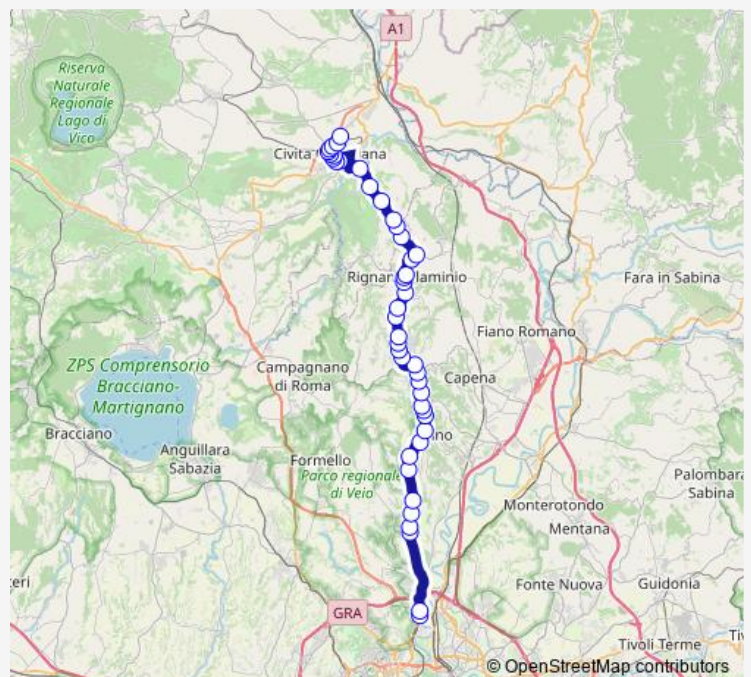

Rignano | Via Flaminia (Morolo) # f2258

**Route schedule**

Roma | Saxa Rubra Partenze # f1495 — Civita | Via Terni Via Palombara # f2266

Monday 08:35-21:45

Tuesday 08:35-21:45

Wednesday 08:35-21:45

Thursday 08:35-21:45

Friday 08:35-21:45

Saturday 08:35-21:45

Sunday —

**Route info**

Direction: Roma | Saxa Rubra Partenze # f1495

Stops: 45

Trip Duration: 1 hour 10 min

Rignano | Via Flaminia (Monte Cerasa) # f2259

Rignano | Via Flaminia Via Colonnelle # f2260

Rignano | Via Flaminia Via Vallelunga # f2261

Rignano | Via Flaminia Via Alfieri # f2262

Rignano | Via Flaminia Via Fazio # f2263

Rignano | Via Flaminia Via Carducci # f2264