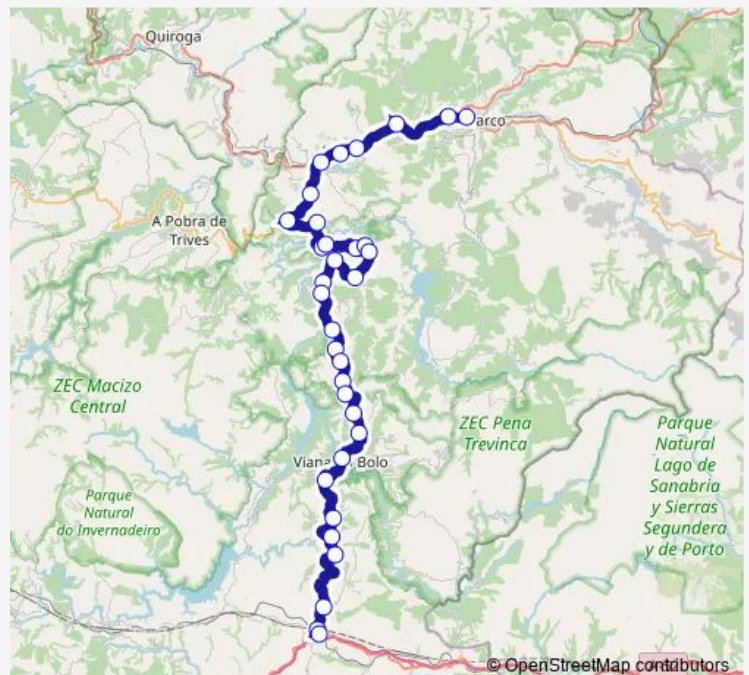

Thursday 06:40

Friday 06:40

Saturday —

Sunday —

Route info

Direction: O Barco de Valdeorras

Stops: 33

Trip Duration: 1 hour 5 min

■ XG612028 — A Gudiña (est. bus)-O Barco de Valdeorras

BusMaps

Alto DO Covelo

Covelo (Cruce)

SAN Mamede (Marquesiña)

Mourisca

Viana DO Bolo E.A.

San Cibrao