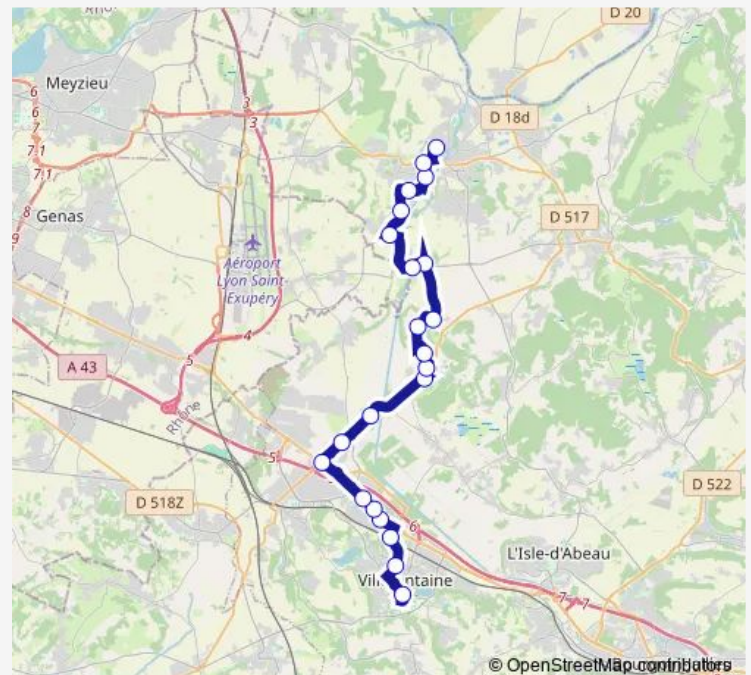

Centre Commercial

Trefilerie

Usine Phoenix

Route schedule

VF Hotel DE Ville — Lycees

Monday 06:55-18:10

Tuesday 06:55-18:10

Wednesday 06:55-18:10

Thursday 06:55-18:10

Friday 06:55-18:10

Saturday —

Sunday —

Route info

Direction: VF Hotel DE Ville

Stops: 22

Trip Duration: 0 hour 46 min

T16 — Pont DE Cheruy-Villefontaine

Direction

Centre — Luzais Parking

4 stops

[Open route schedule](#)

Centre

LE Chaffard-Stat.Service

Centre Penitenciaire

Friday 06:45-18:05

Saturday —

Sunday —

Route info

Direction: Lycees

Stops: 22

Trip Duration: 0 hour 55 min

Direction