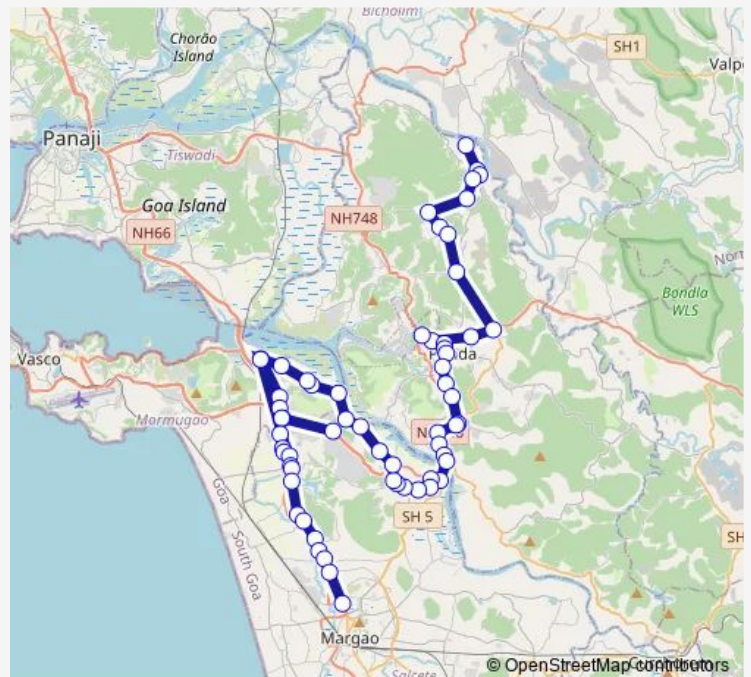

Route schedule

Volvoi — Margao KTC Bus Stand

Monday	06:30
Tuesday	06:30
Wednesday	06:30
Thursday	06:30
Friday	06:30
Saturday	06:30
Sunday	06:30

Route info

Direction: Volvoi

Stops: 61

Trip Duration: 2 hour 15 min

■ PRV224 — Margao - Volvoi

Bori Sanquar

Saibaba Temple

Borim

Borim Bridge

Chowgule Dock

Amyakade Stop

Crystal Rock

Monday 17:15

Tuesday 17:15

Wednesday 17:15

Thursday 17:15

Friday 17:15

Saturday 17:15

Sunday 17:15

Route info

Arle

Keri, Ponda

Velkasi

Sadyar Hali

Savoi Verem

Verem

Volvoi

PRV224 Bus time schedules and route maps are available in an offline PDF at busmaps.com. Use the busmaps.com website to see live bus times, train schedule or subway schedule, and step-by-step directions for all public transit in Panjim