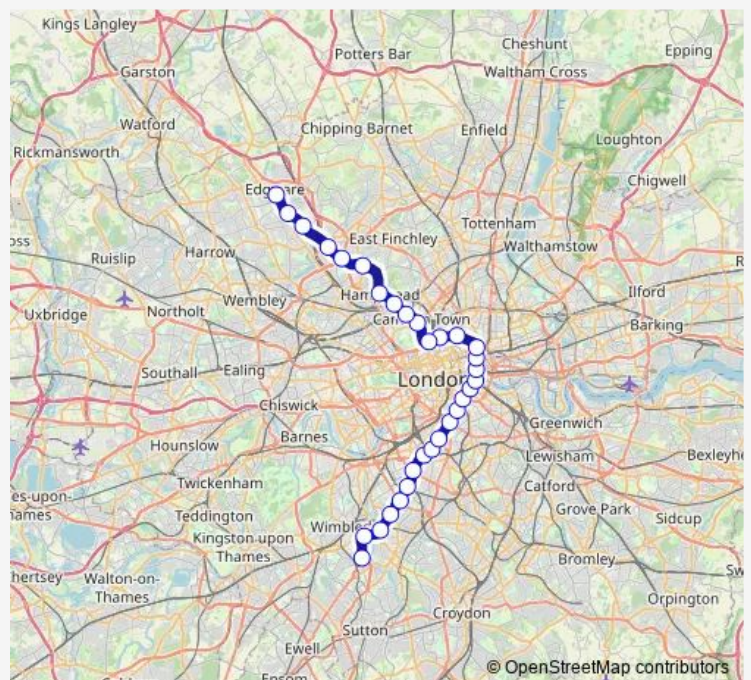

Metro Northern Morden/Battersea Power Station -  
Bank/Charing Cross - Camden Town - Edgware/High Bar-  
net/Mill Hill East

[Go to website](#)

**Direction**

Morden Underground Station — Edgware Underground Station

**Route schedule**

Morden Underground Station — Edgware Underground Station

Monday	05:13-23:56
Tuesday	05:13-23:56
Wednesday	05:13-23:56
Thursday	05:13-23:56
Friday	00:00-23:55
Saturday	03:06-23:55
Sunday	03:51-22:57

**Route info**

Direction: Morden Underground Station

Stops: 31

Trip Duration: 1 hour 3 min

Euston Underground Station

Camden Town Underground Station

Chalk Farm Underground Station

Belsize Park Underground Station

## Direction

Morden Underground Station — Edgware Underground Station

31 stops

[Open route schedule](#)

Morden Underground Station

South Wimbledon Underground Station

Colliers Wood Underground Station

Tooting Broadway Underground Station