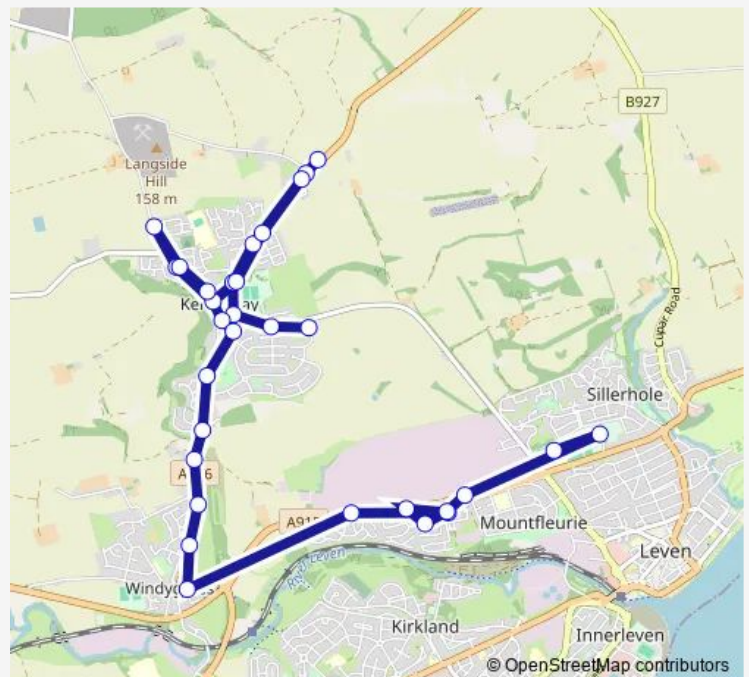

Thursday 08:25

Friday 08:25

Saturday —

Sunday —

Route info

Direction: Kenmount Place

Stops: 31

Trip Duration: 0 hour 30 min

SA1

BusMaps

Works Depot

Leven Road

Levenbank Drive

Windygates Road

Turpie Road Turning Circle

Gardiner Crescent

Windygates Road

Diageo

King George V Park

St Agathas P Sch

Direction

St Agathas P Sch — Kenmount Place

33 stops

[Open route schedule](#)

Saturday —

Sunday —

Route info

Direction: St Agathas P Sch

Stops: 33

Trip Duration: 0 hour 30 min

Law View Gardens

Bus Turning Circle