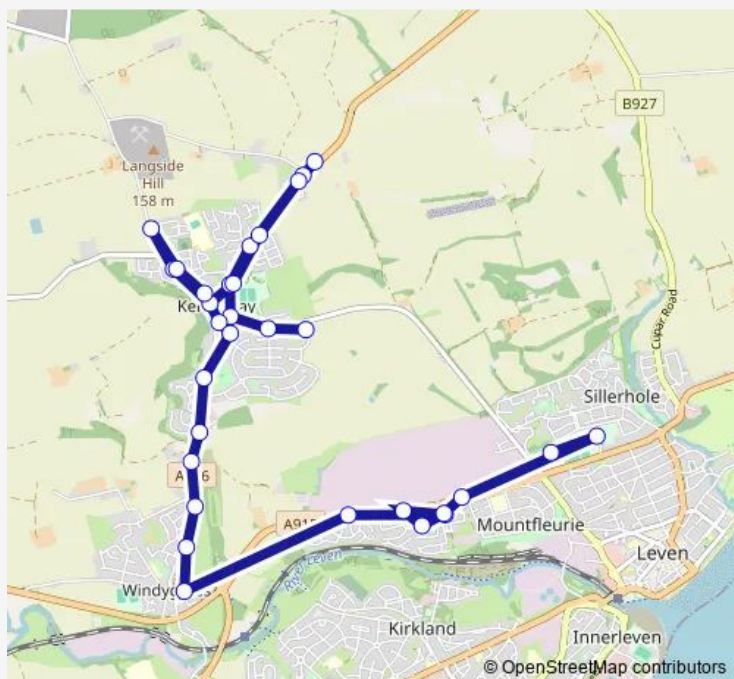

Thursday 08:25

Friday 08:25

Saturday —

Sunday —

Route info

Direction: Kenmount Place

Stops: 31

Trip Duration: 0 hour 30 min

SA1

BusMaps

Works Depot

Leven Road

Levenbank Drive

Windygates Road

Turpie Road Turning Circle

Gardiner Crescent

Windygates Road

Diageo

King George V Park

St Agathas P Sch

Direction

St Agathas P Sch — Kenmount Place

33 stops

[Open route schedule](#)

Saturday —

Sunday —

Route info

Direction: St Agathas P Sch

Stops: 33

Trip Duration: 0 hour 30 min

Law View Gardens

Bus Turning Circle