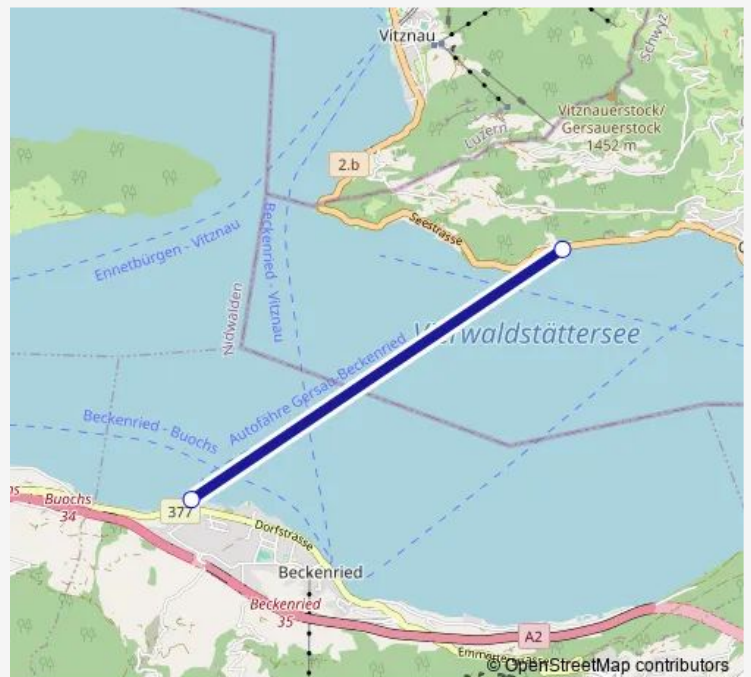

### Direction

undefined — undefined

0 stops

[Open route schedule](#)

### Route schedule

undefined — undefined

Monday	11:40
Tuesday	11:40
Wednesday	11:40
Thursday	11:40
Friday	11:40
Saturday	11:40
Sunday	11:40

### Route info

Direction:

Stops: 0

Trip Duration: – min

18 — FAE 18

18 Ferry time schedules and route maps are available in an offline PDF at [busmaps.com](https://busmaps.com). Use the [busmaps.com](https://busmaps.com) website to see live bus times, train schedule or subway schedule, and step-by-step directions for all public transit in Beckenried