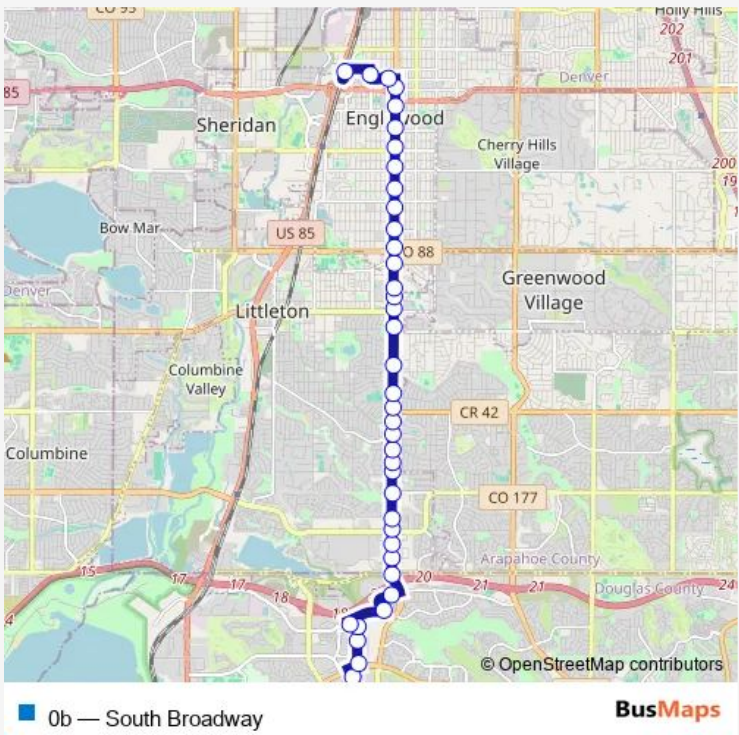

Bus 0b South Broadway

[Go to website](#)

Direction
 Highlands Ranch Town Center PnR Gate B — Englewood Station Gate G
 38 stops
[Open route schedule](#)

- Highlands Ranch Town Center PnR Gate B
- Ridgeline Blvd & Highlands Ranch Pkwy
- 8900 Block Ridgeline Blvd
- 8700 Block Ridgeline Blvd
- Ridgeline Blvd & Bluepoint Rd
- Centennial Blvd & Plaza Dr
- Centennial Blvd & S Broadway
- S Broadway & County Line Rd
- S Broadway & Southpark Dr
- S Broadway & S Grant Way
- S Broadway & Mineral Ave
- S Broadway & Jamison Ave
- S Broadway & Dry Creek Rd
- S Broadway & Geddes Ave
- S Broadway & W Fremont Pl
- S Broadway & S Lincoln Way
- S Broadway & W Ridge Rd
- S Broadway & W Sterne Pkwy
- S Broadway & Arapahoe Rd
- S Broadway & Euclid Ave
- S Broadway & Caley Ave

Route schedule
 Highlands Ranch Town Center PnR Gate B — Englewood Station Gate G

Monday	04:29-23:31
Tuesday	04:29-23:31
Wednesday	04:29-23:31
Thursday	04:29-23:31
Friday	04:29-23:31
Saturday	04:28-23:30
Sunday	04:30-23:33

Route info
 Direction: Highlands Ranch Town Center PnR Gate B
 Stops: 38
 Trip Duration: 0 hour 34 min

S Broadway & Orchard Rd

S Broadway & Littleton Blvd

S Broadway & Powers Ave

S Broadway & W Rafferty Gardens Ave

Saturday 05:10-00:10⁺¹

Sunday 05:10-00:10⁺¹

Route info

Direction: Englewood Station Gate G

Stops: 39

Trip Duration: 0 hour 32 min

S Broadway & W Fremont Ave

S Broadway & W Dry Creek Rd