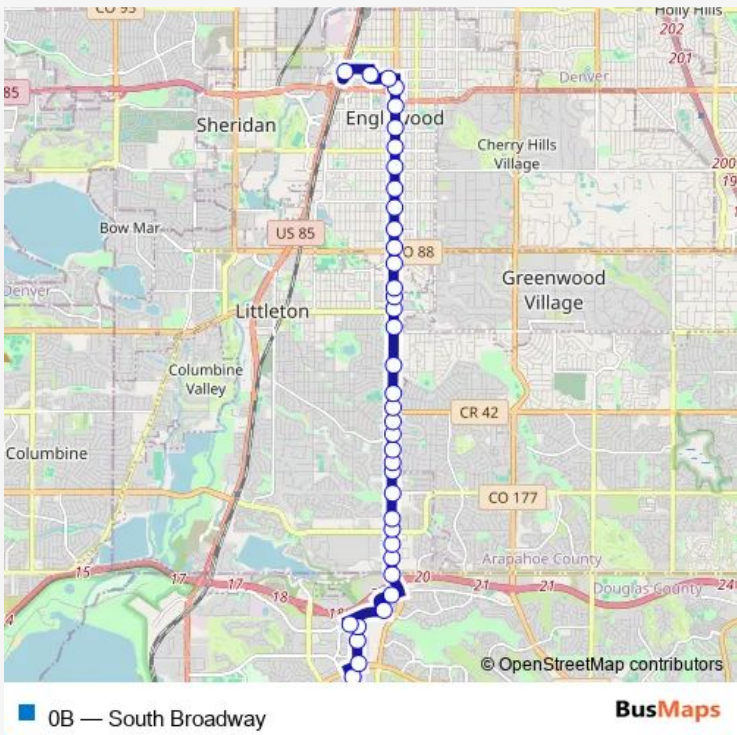

Bus 0B South Broadway

[Go to website](#)

Direction
 Highlands Ranch Town Center PnR Gate B — Englewood Station Gate G
 38 stops
[Open route schedule](#)

- Highlands Ranch Town Center PnR Gate B
- Ridgeline Blvd & Highlands Ranch Pkwy
- 8900 Block Ridgeline Blvd
- 8700 Block Ridgeline Blvd
- Ridgeline Blvd & Bluepoint Rd
- Centennial Blvd & Plaza Dr
- Centennial Blvd & S Broadway
- S Broadway & County Line Rd
- S Broadway & Southpark Dr
- S Broadway & S Grant Way
- S Broadway & Mineral Ave
- S Broadway & Jamison Ave
- S Broadway & Dry Creek Rd
- S Broadway & Geddes Ave
- S Broadway & W Fremont Pl
- S Broadway & S Lincoln Way
- S Broadway & W Ridge Rd
- S Broadway & W Sterne Pkwy
- S Broadway & Arapahoe Rd
- S Broadway & Euclid Ave
- S Broadway & Caley Ave

Route schedule
 Highlands Ranch Town Center PnR Gate B — Englewood Station Gate G

Monday	04:29-23:31
Tuesday	04:29-23:31
Wednesday	04:29-23:31
Thursday	04:29-23:31
Friday	04:29-23:31
Saturday	04:28-23:30
Sunday	04:30-23:33

Route info
 Direction: Highlands Ranch Town Center PnR Gate B
 Stops: 38
 Trip Duration: 0 hour 33 min

S Broadway & Orchard Rd

S Broadway & Littleton Blvd

S Broadway & Powers Ave

S Broadway & W Rafferty Gardens Ave

Saturday 05:10-00:10⁺¹

Sunday 05:10-00:10⁺¹

Route info

Direction: Englewood Station Gate G

Stops: 39

Trip Duration: 0 hour 27 min

S Broadway & W Fremont Ave

S Broadway & W Dry Creek Rd