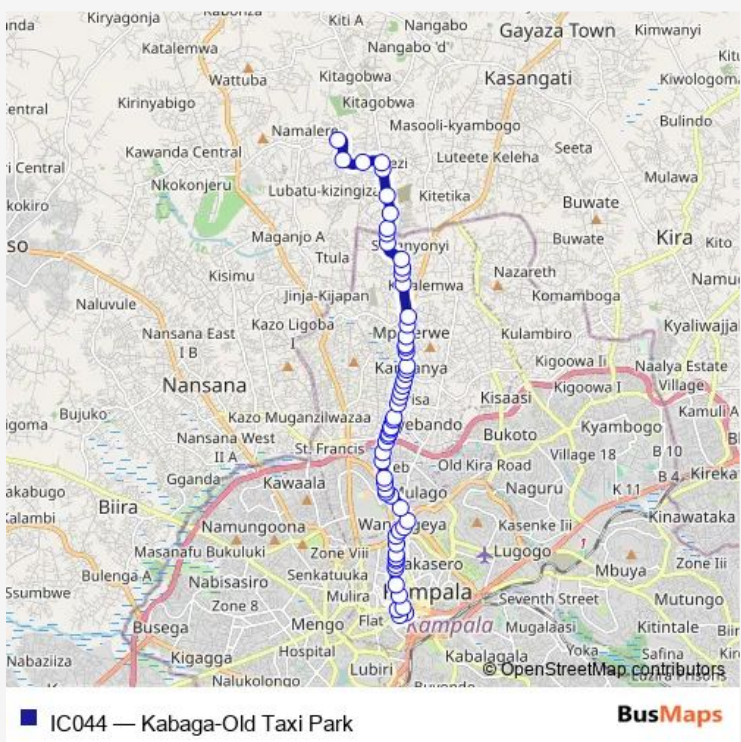

Bus IC044 Kabaga-Old Taxi Park

[Go to website](#)

Direction
 Kampala Old Taxi Park — Kabaga Stage
 60 stops
[Open route schedule](#)

- Kampala Old Taxi Park
- Cooper Complex Taxi Park - Owino Parkyard Market
- Qualicell Bus Terminal - Nakivubo
- Mini Price (Ben Kiwanuka Rd)
- Arua Taxi Park
- Watoto Stage
- Bat Valleys
- Norvik Hospital
- Bible House (Bombo Rd)
- City Oil Petro Station (Bombo Rd)
- Petro Fuel Station (Bombo Rd)
- Ymca
- Wandegeya Police Station - Roundabout
- Wandegeya - Ntinda Taxi (Nkiizi Rd)
- Ministry of Public Service (Haji Musa Kasule Rd)
- Mulago Roundabout
- Mulago Hospital (Yusuf Lule Rd)
- Binaisa Rd
- Hass Petro Station (Kubiri Roundabout)
- Kubiri Roundabout (Wandegeya)
- Uganda Microcredit

Route schedule
 Kampala Old Taxi Park — Kabaga Stage

Monday	06:30-19:00
Tuesday	06:30-19:00
Wednesday	06:30-19:00
Thursday	06:30-19:00
Friday	06:30-19:00
Saturday	06:30-19:00
Sunday	06:30-19:00

Route info
 Direction: Kampala Old Taxi Park
 Stops: 60
 Trip Duration: 1 hour 52 min

Wednesday 06:30-19:00

Thursday 06:30-19:00

Friday 06:30-19:00

Saturday 06:30-19:00

Sunday 06:30-19:00

Route info

Direction: Kabaga Stage

Stops: 54

Alice Kaggwa Rd Jct - Horse Power Fuel Station

Welfa Petroleum (Kyebando)

Mambule

Kalerwe Taxi Park Roundabout

Kalerwe Market-trading Centre

Shell - Boda Boda (Kalerwe)

Uganda Microcredit

Kubiri Roundabout (Wandegeya)