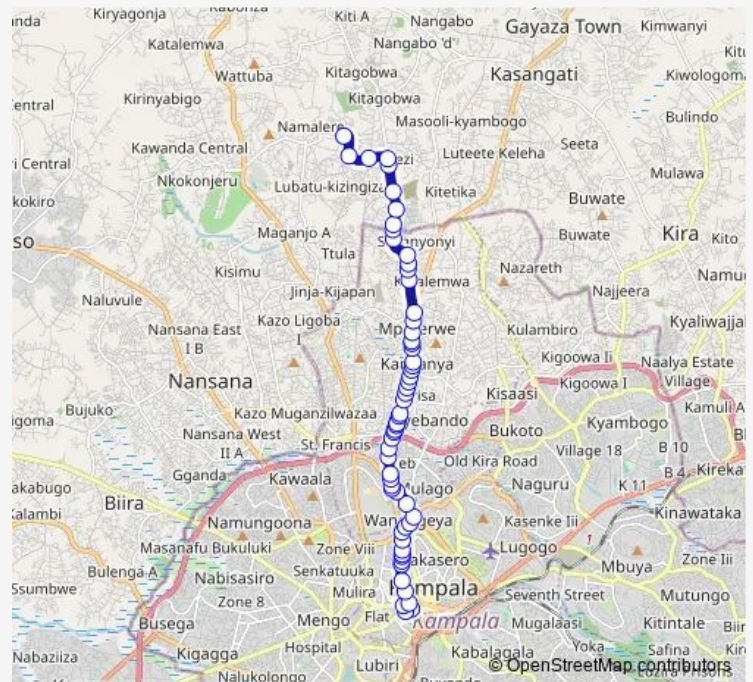

# Bus Ic044 Kabaga-Old Taxi Park

[Go to website](#)

**Direction**  
 Kampala Old Taxi Park — Kabaga Stage  
 60 stops  
[Open route schedule](#)

- Kampala Old Taxi Park
- Cooper Complex Taxi Park - Owino Parkyard Market
- Qualicell Bus Terminal - Nakivubo
- Mini Price (Ben Kiwanuka Rd)
- Arua Taxi Park
- Watoto Stage
- Bat Valleys
- Norvik Hospital
- Bible House (Bombo Rd)
- City Oil Petro Station (Bombo Rd)
- Petro Fuel Station (Bombo Rd)
- Ymca
- Wandegeya Police Station - Roundabout
- Wandegeya - Ntinda Taxi (Nkiizi Rd)
- Ministry of Public Service (Haji Musa Kasule Rd)
- Mulago Roundabout
- Mulago Hospital (Yusuf Lule Rd)
- Binaisa Rd
- Hass Petro Station (Kubiri Roundabout)
- Kubiri Roundabout (Wandegeya)
- Uganda Microcredit

**Route schedule**  
 Kampala Old Taxi Park — Kabaga Stage

Monday	06:30-19:00
Tuesday	06:30-19:00
Wednesday	06:30-19:00
Thursday	06:30-19:00
Friday	06:30-19:00
Saturday	06:30-19:00
Sunday	06:30-19:00

**Route info**  
 Direction: Kampala Old Taxi Park  
 Stops: 60  
 Trip Duration: 1 hour 27 min

Ic044 — Kabaga-Old Taxi Park **BusMaps**

Total (Kalerwe)

Shell - Boda Boda (Kalerwe)

Kalerwe Market-trading Centre

Kalerwe Taxi Park Roundabout

Mambule

Welfa Petroleum (Kyebando)

Alice Kaggwa Rd Jct - Horse Power Fuel Station