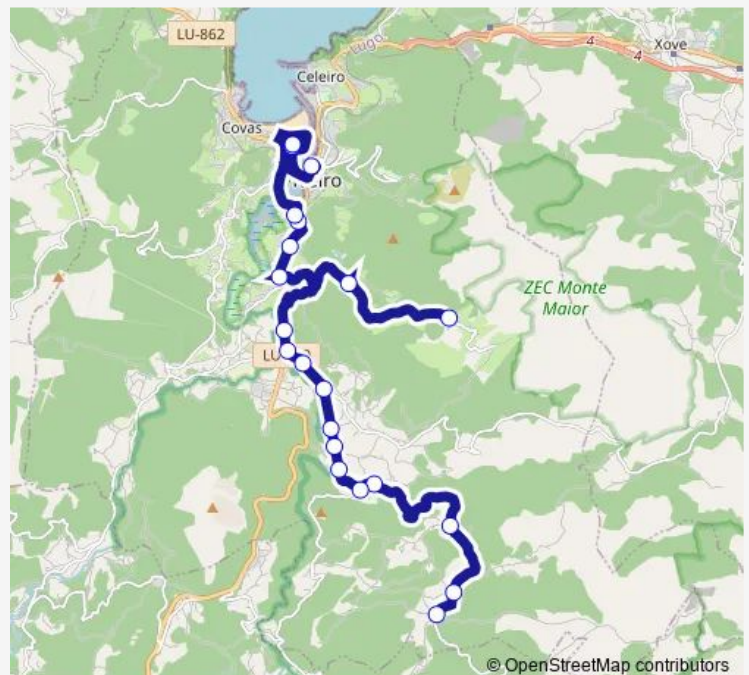

### Route schedule

Viveiro E.A. — Abuin

Monday 13:45-17:30

Tuesday 13:45

Wednesday 13:45

Thursday 13:45

Friday 13:45

Saturday —

### Route info

Direction: Viveiro E.A.

Stops: 21

Trip Duration: 0 hour 55 min

XG618029 — Viveiro E.A. - Abuin

BusMaps