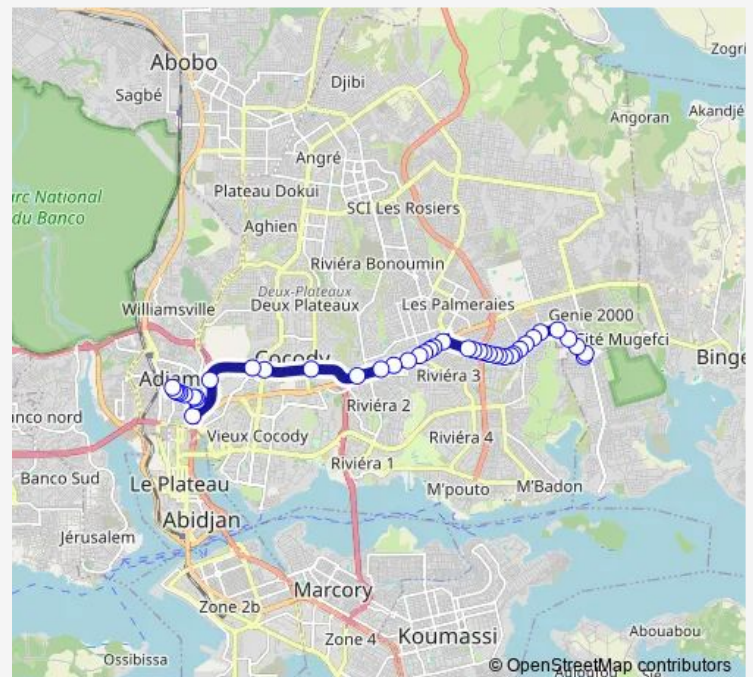

Ferronnerie

Route schedule

Gare en haut — Gare Abatta

Monday	06:00
Tuesday	06:00
Wednesday	06:00
Thursday	06:00
Friday	06:00
Saturday	06:00
Sunday	06:00

Route info

Direction: Gare en haut

Stops: 32

Trip Duration: 2 hour 0 min

Laurier 9

Avant AB Center

Pharmacie Eau Vive

Gare Abatta

Direction

Gare Abatta — Gare en haut

41 stops

[Open route schedule](#)

Saturday 06:00

Sunday 06:00

Route info

Direction: Gare Abatta

Stops: 41

Trip Duration: 2 hour 0 min

La case Ivoire

Riviera 2