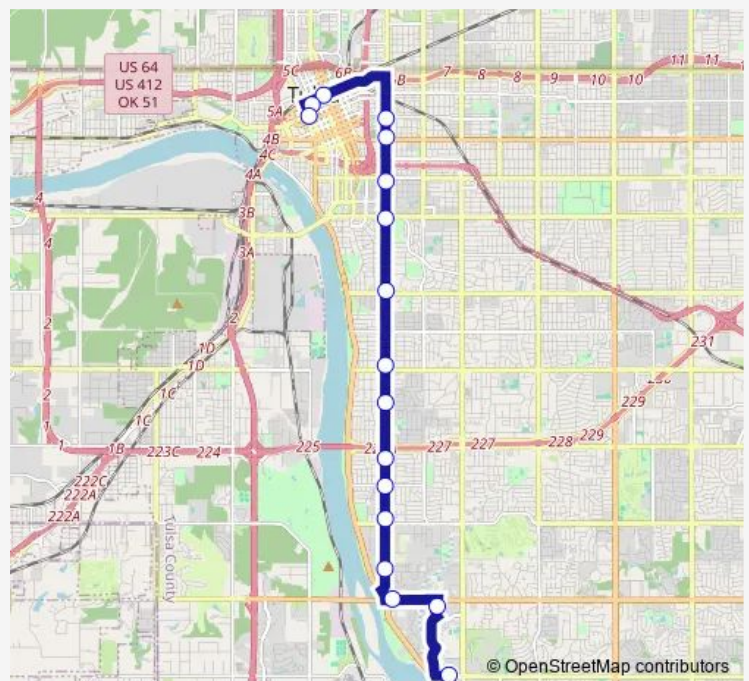

Bus 805 NS South Peoria

[Go to website](#)

Direction

(6915) 81st ST & Lewis AVE Walmart Wb — (8405) DAS BAY 10 Departure

17 stops

[Open route schedule](#)

(6915) 81st ST & Lewis AVE Walmart Wb

(6916) Wheeling St & 72nd St Nb

(7033) Peoria Ave & 31st St Nb

(7035) Peoria Ave & 21st St Nb

(8022) Peoria Ave & 16th St Nb

(7036) Peoria Ave & 11th St Nb

(8023) S Peoria Ave & E 6th St S Nb

(7012) 1st St & Cincinnati Ave Wb

(7364) Boulder Ave & 2nd St Nb

(8405) DAS BAY 10 Departure

Route schedule

(6915) 81st ST & Lewis AVE Walmart Wb — (8405) DAS BAY 10 Departure

Monday	22:15
Tuesday	22:15
Wednesday	22:15
Thursday	22:15
Friday	22:15
Saturday	22:15
Sunday	—

Route info

Direction: (6915) 81st ST & Lewis AVE Walmart Wb

Stops: 17

Trip Duration: 0 hour 44 min

805 NS — South Peoria

805 NS Bus time schedules and route maps are available in an offline PDF at busmaps.com. Use the busmaps.com website to see live bus times, train schedule or subway schedule, and step-by-step directions for all public transit in Tulsa