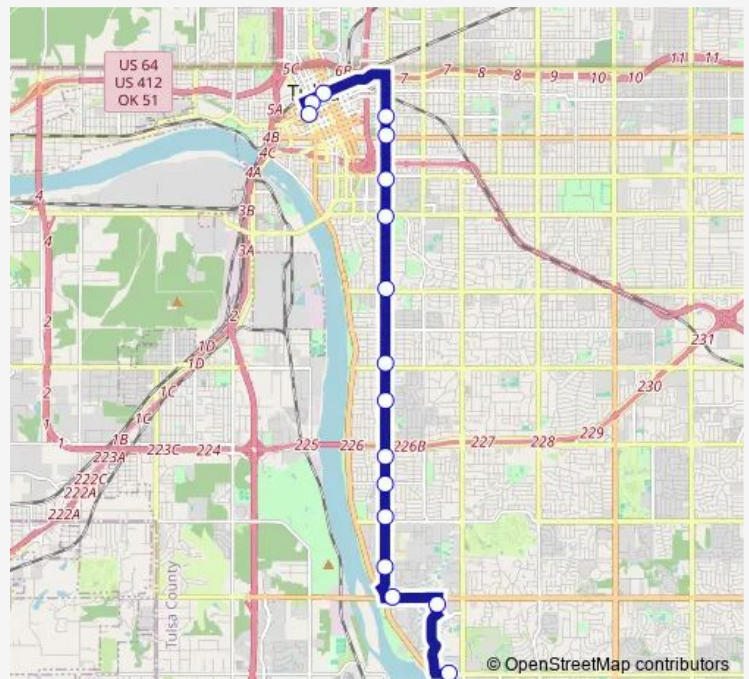

Bus 805 Ns South Peoria

[Go to website](#)

Direction

(6915) 81st ST & Lewis AVE Walmart Wb — (8405) DAS BAY 10 Departure

17 stops

[Open route schedule](#)

(6915) 81st ST & Lewis AVE Walmart Wb

(6916) Wheeling St & 72nd St Nb

(7033) Peoria Ave & 31st St Nb

(7035) Peoria Ave & 21st St Nb

(8022) Peoria Ave & 16th St Nb

(7036) Peoria Ave & 11th St Nb

(8023) S Peoria Ave & E 6th St S Nb

(7012) 1st St & Cincinnati Ave Wb

(7364) Boulder Ave & 2nd St Nb

(8405) DAS BAY 10 Departure

Route schedule

(6915) 81st ST & Lewis AVE Walmart Wb — (8405) DAS BAY 10 Departure

Monday	22:15
Tuesday	22:15
Wednesday	22:15
Thursday	22:15
Friday	22:15
Saturday	22:15
Sunday	—

Route info

Direction: (6915) 81st ST & Lewis AVE Walmart Wb

Stops: 17

Trip Duration: 0 hour 44 min

805 Ns — South Peoria

805 Ns Bus time schedules and route maps are available in an offline PDF at busmaps.com. Use the busmaps.com website to see live bus times, train schedule or subway schedule, and step-by-step directions for all public transit in Tulsa