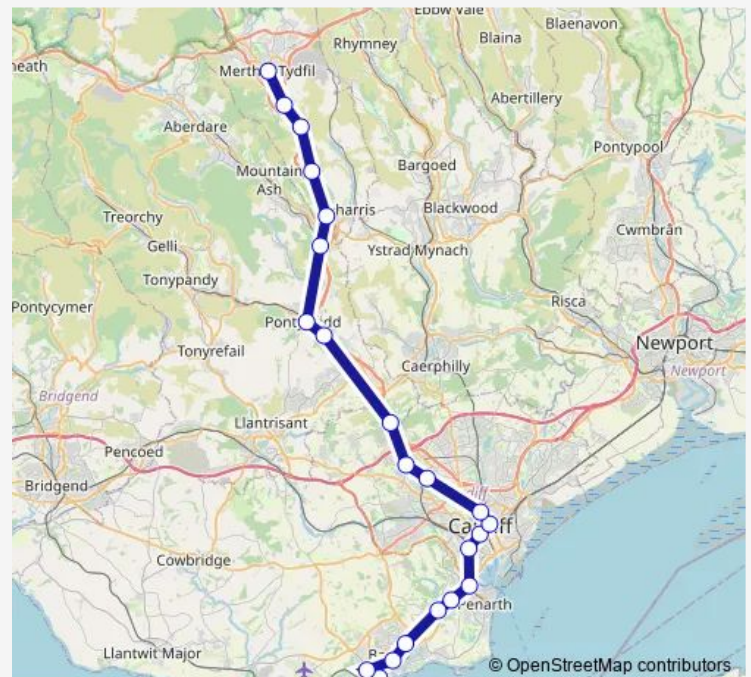

### Route schedule

Barry Island — Merthyr Tydfil

Monday 06:22-17:24

Tuesday 06:22-17:24

Wednesday 06:22-17:24

Thursday 06:22-17:24

Friday 06:22-21:24

Saturday 06:22-21:24

### Route info

Direction: Barry Island

Stops: 22

Trip Duration: 1 hour 34 min

■ Aw:Byi->Mer — AW train service from BYI to Mer

## Direction

Barry Island — Merthyr Tydfil

19 stops

[Open route schedule](#)

Barry Island

Barry

Barry Docks

Cadoxton

## Route schedule

Barry Island — Merthyr Tydfil

Monday

—

Tuesday

—

Wednesday

—