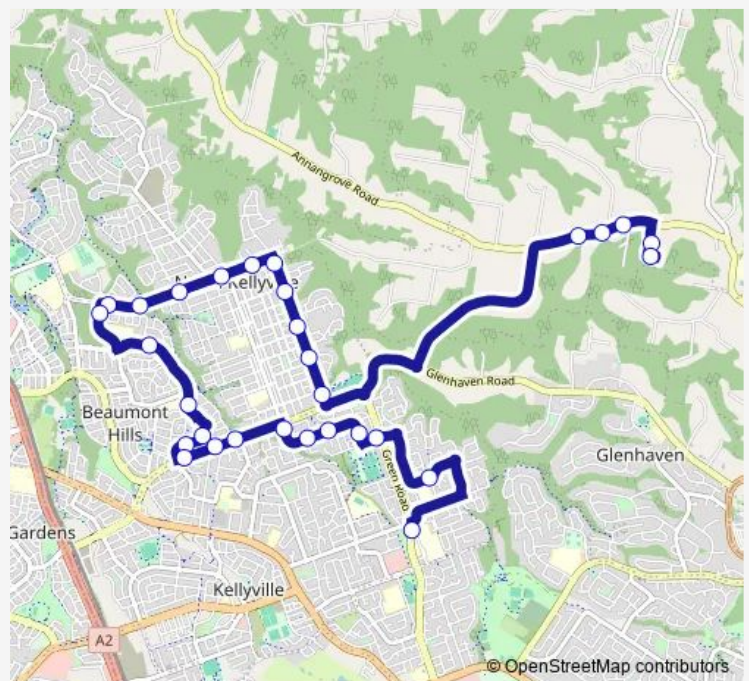

Foxall Rd After Lansdowne Rd

Foxall Rd At Aztec St

Withers Rd Before Hezlett Rd

Withers Rd After Hezlett Rd

Withers Rd After Horan Rd

Withers Rd At Glenburnie Cl Walkway

Withers Rd Before Mungerie Rd

Mungerie Rd After Guardian Av

Brampton Dr At Tellicherry Cct

Brampton Dr Opp Mayda Pl

Brampton Dr After Iwan Pl

Brampton Dr At Stafford Way

Route schedule

St Madeleine's Primary School, School Grounds — Green Rd After Rosebery Rd

Monday	15:25
Tuesday	15:25
Wednesday	15:25
Thursday	15:25
Friday	15:25
Saturday	—
Sunday	—

Route info

Direction: St Madeleine's Primary School, School Grounds

Stops: 30

Trip Duration: 0 hour 50 min

3627 — St Madeleines PS to Green Rd after Rosebery Rd

Samantha Riley Dr After Brampton Dr

Samantha Riley Dr Opp Poole Rd