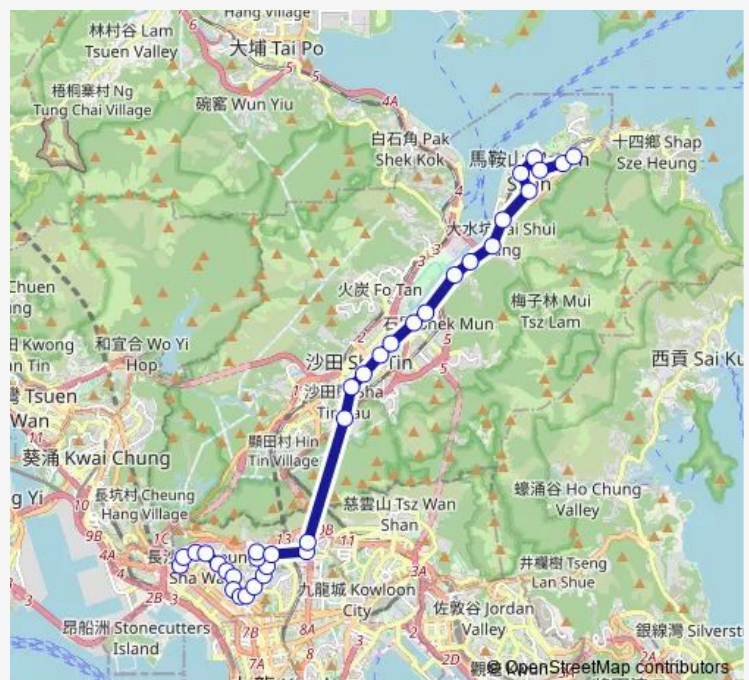

[Kmb] FU TIN House PAK TIN Estate

[Ctb] Shek KIP MEI Fire Station, NAM Cheong Street[[Kmb] Shek KIP MEI Fire Station

[Ctb] Chak YAN Centre, Cornwall Street[[Kmb] Chak YAN Centre

Route schedule

[Kmb] Cheung SHA WAN BUS Terminus — [Ctb] LEE ON Estate[[Kmb+Ctb] LEE ON BUS Terminus/
Lee ON Estate[[Kmb] LEE ON BUS Terminus

Monday	06:00-23:00
Tuesday	06:00-23:00
Wednesday	06:00-23:00
Thursday	06:00-23:00
Friday	06:00-23:00
Saturday	06:00-23:00
Sunday	06:00-23:05

Route info

Direction: [Kmb] Cheung SHA WAN BUS Terminus

Stops: 35

Trip Duration: 1 hour 10 min

86c — LEE ON - Cheung SHA Wan

[Ctb] Shek KIP MEI Park, Cornwall Street|[Kmb] Shek KIP MEI Park

[Ctb] EDE Road, Cornwall Street|[Kmb] EDE Road

[Kmb+Ctb] Moonbeam Terrace/
Moonbeam Terrace, Waterloo Road|[Kmb] Moonbeam Terrace