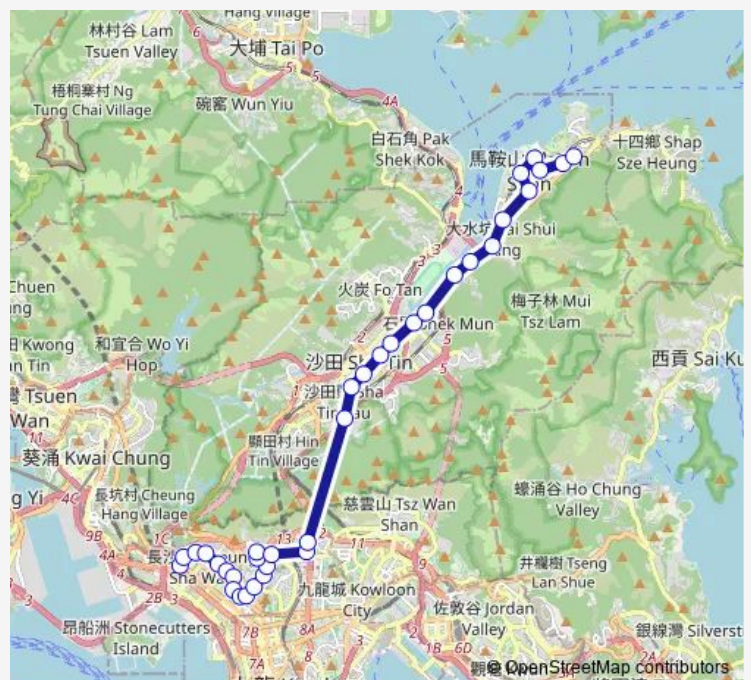

Monday 06:00-23:00

Tuesday 06:00-23:00

Wednesday 06:00-23:00

Thursday 06:00-23:00

Friday 06:00-23:00

Saturday 06:00-23:00

Sunday 06:00-23:05

Route info

Direction: [Kmb] Cheung SHA WAN BUS Terminus

Stops: 35

Trip Duration: 1 hour 11 min

86C — LEE ON - Cheung SHA Wan

[Ctb] Shek KIP MEI Park, Cornwall Street|[Kmb] Shek KIP MEI Park

[Ctb] EDE Road, Cornwall Street|[Kmb] EDE Road