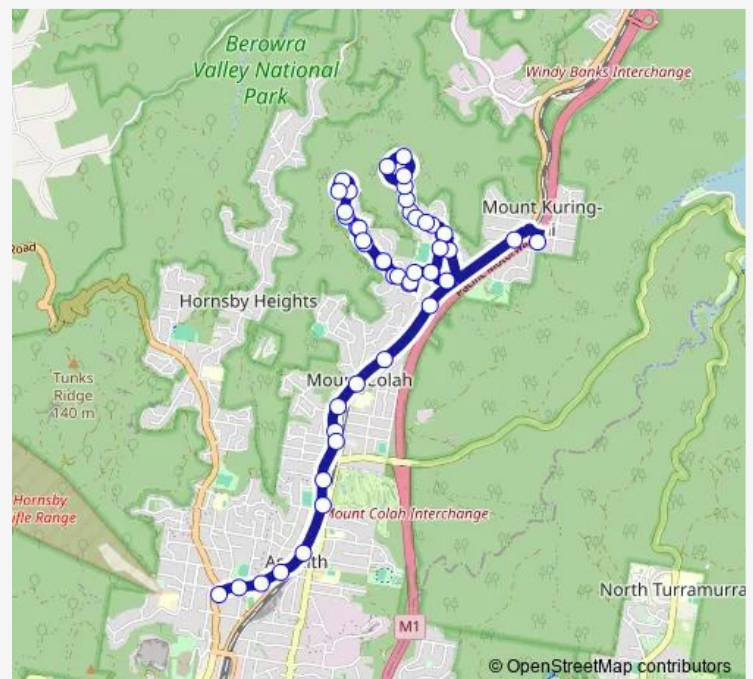

Beryl Av At Oxley Dr

### Route schedule

Mount Kuring-Gai Public School, Leeming St — Pacific Hwy Opp Galston Rd

Monday	15:40
Tuesday	15:40
Wednesday	15:40
Thursday	15:40
Friday	—
Saturday	—
Sunday	—

### Route info

Direction: Mount Kuring-Gai Public School, Leeming St

Stops: 46

Trip Duration: 0 hour 27 min

9038 — Mt Kuringai PS to Pacific Hwy opp Gatson Rd, Hornsby

Oxley Dr Before Burke Pl

109 Oxley Dr

123 Oxley Dr

135 Oxley Dr

Oxley Dr Opp Burke Pl

Beryl Av At Oxley Dr

Beryl Av Opp Flinders Pl

Beryl Av After Livingstone Pl

Beryl Av Opp Stonehaven Rd

Beryl Av At Red Cedar Dr

Red Cedar Dr At Chestnut Rd