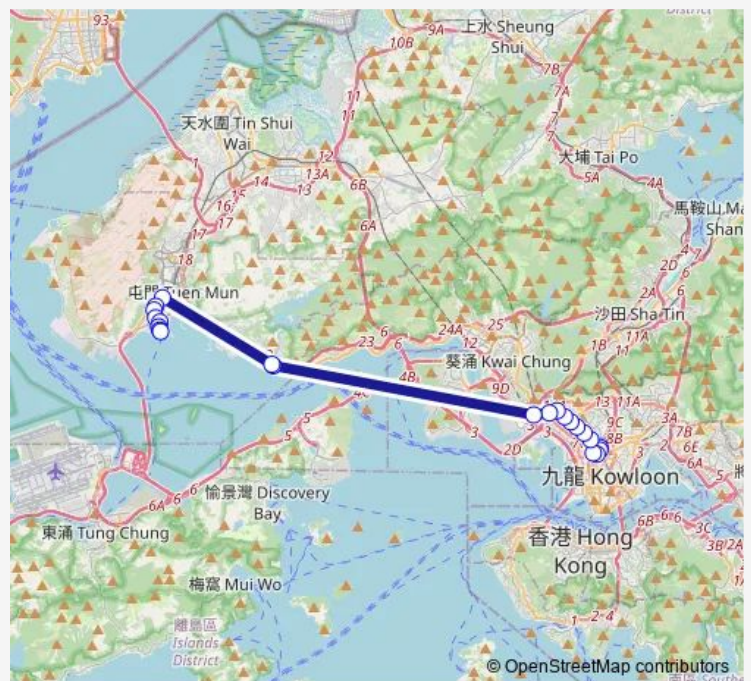

Bus 59x Tuen MUN Pier Head - Mong KOK East Station

[Go to website](#)

Direction

[Kmb] SUN Tuen MUN Centre — [Kmb] Mong KOK East Station BUS Terminus

16 stops

[Open route schedule](#)

[Kmb] SUN Tuen MUN Centre

[Ctb] SUN Tuen MUN Centre, Lung MUN Road[[Kmb] SUN Tuen MUN Centre][Lrtfeeder] Light Rail Depot Stop[[Lwb] SUN Tuen MUN Centre

[Ctb] Lung MUN Oasis[[Kmb] Lung MUN Oasis BUS Terminus

[Ctb] LR Lung MUN Stop, Lung MUN Road[[Kmb] Lung MUN Station][Lrtfeeder] LR Lung MUN Stop[[Lwb] Lung MUN Station

[Ctb] Tuen MUN Road BUS-BUS Interchange, Tuen MUN Road[[Kmb] Tuen MUN Road Interchange[[Kmb] Tuen MUN Road Interchange

[Ctb] Tuen MUN Road BUS-BUS Interchange, Tuen MUN Road[[Kmb] Tuen MUN Road Interchange

[Kmb] MEI FOO Bbi

[Kmb] LAI CHI KOK Station

[Ctb] Cheung WAH Street, Cheung SHA WAN Road[[Kmb+Ctb] Cheung WAH Street/
Cheung WAH Street, Cheung SHA WAN Road[[Kmb] Cheung WAH Street

[Ctb] Cheung SHA WAN Station, Cheung SHA WAN Road[[Kmb] UN Chau Estate

[Ctb] YEE KOK Court, Cheung SHA WAN Road[[Kmb] KIU Kiang Street Sham Shui Po

[Ctb] Sham Shui PO Station, Cheung SHA WAN Road[[Kmb] PEI HO Street Sham Shui Po

[Kmb] Maple Street Sham Shui Po

Route schedule

[Kmb] SUN Tuen MUN Centre — [Kmb] Mong KOK East Station BUS Terminus

Monday	07:15
Tuesday	07:15
Wednesday	07:15
Thursday	07:15
Friday	07:15
Saturday	07:15
Sunday	—

Route info

Direction: [Kmb] SUN Tuen MUN Centre

Stops: 16

Trip Duration: 0 hour 59 min