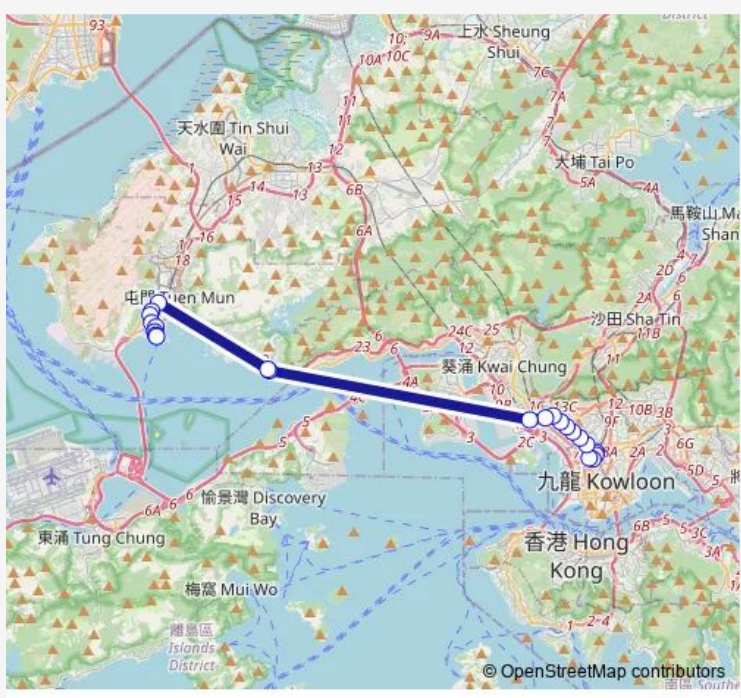

Bus 59X Tuen MUN Pier Head - Mong KOK East Station

[Go to website](#)

Direction
[Kmb] SUN Tuen MUN Centre — [Kmb] Mong KOK East Station BUS Terminus
16 stops
[Open route schedule](#)

- [Kmb] SUN Tuen MUN Centre
- [Ctb] SUN Tuen MUN Centre, Lung MUN Road|[Kmb] SUN Tuen MUN Centre|[Lrtfeeder] Light Rail Depot Stop|[Lwb] SUN Tuen MUN Centre
- [Ctb] Lung MUN Oasis|[Kmb] Lung MUN Oasis BUS Terminus
- [Ctb] Lung MUN Oasis, Lung MUN Road|[Kmb] Lung MUN Station|[Lrtfeeder] LR Lung MUN Stop|[Lwb] Lung MUN Station
- [Ctb] Tuen MUN Road BUS-BUS Interchange, Tuen MUN Road|[Kmb] Tuen MUN Road Interchange|[Kmb] Tuen MUN Road Interchange
- [Ctb] Tuen MUN Road BUS-BUS Interchange, Tuen MUN Road|[Kmb] Tuen MUN Road Interchange
- [Kmb] MEI FOO Bbi
- [Kmb] LAI CHI KOK Station
- [Ctb] Cheung WAH Street, Cheung SHA WAN Road|[Kmb+Ctb] Cheung WAH Street/
Cheung WAH Street, Cheung SHA WAN Road|[Kmb] Cheung WAH Street
- [Ctb] Cheung SHA WAN Station, Cheung SHA WAN Road|[Kmb] UN Chau Estate
- [Ctb] YEE KOK Court, Cheung SHA WAN Road|[Kmb] KIU Kiang Street Sham Shui Po
- [Ctb] Sham Shui PO Station, Cheung SHA WAN Road|[Kmb] PEI HO Street Sham Shui Po
- [Kmb] Maple Street Sham Shui Po

Route schedule
[Kmb] SUN Tuen MUN Centre — [Kmb] Mong KOK East Station BUS Terminus

Monday	07:15
Tuesday	07:15
Wednesday	07:15
Thursday	07:15
Friday	07:15
Saturday	07:15
Sunday	—

Route info
Direction: [Kmb] SUN Tuen MUN Centre
Stops: 16
Trip Duration: 1 hour 1 min

■ 59X — Tuen MUN Pier Head - Mong KOK East Station **BusMaps**