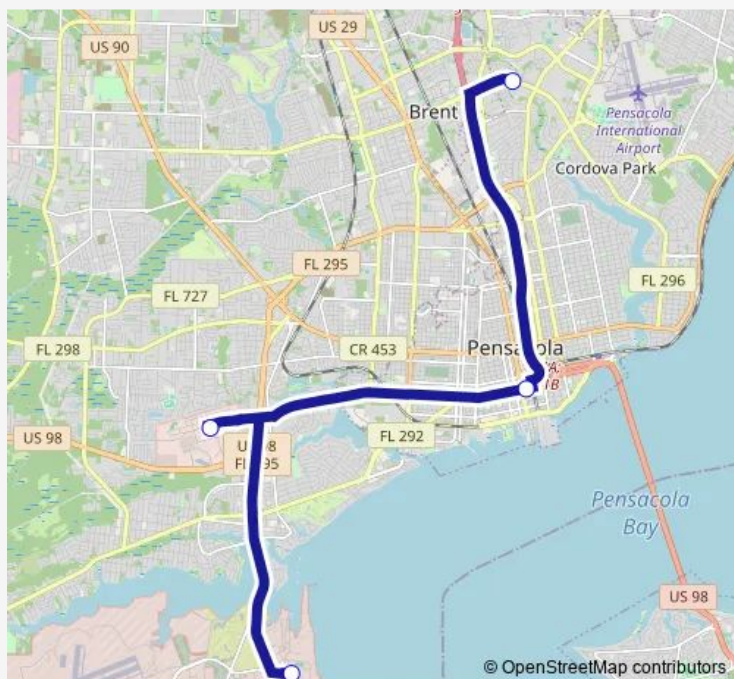

Route schedule

Bayou Blvd At Raze Theatre — Nattc

Monday	10:50-21:20
Tuesday	14:50-21:20
Wednesday	14:50-21:20
Thursday	14:50-21:20
Friday	13:10-21:20
Saturday	13:10-21:20
Sunday	10:50-21:20

Route info

Direction: Bayou Blvd At Raze Theatre

Stops: 4

Trip Duration: 0 hour 40 min

Direction

N.A.T.T.C @ North Side — Bayou Blvd At Raze Theatre

4 stops

[Open route schedule](#)

N.A.T.T.C @ North Side

Corry Station Bowling Alley

Jefferson St & Garden St

Bayou Blvd At Raze Theatre

Route schedule

N.A.T.T.C @ North Side — Bayou Blvd At Raze Theatre

Monday	10:10-21:50
Tuesday	13:55-21:50
Wednesday	13:55-21:50
Thursday	13:55-21:50
Friday	12:15-21:50
Saturday	12:15-21:50
Sunday	10:10-21:50

Route info

Direction: N.A.T.T.C @ North Side

Stops: 4

Trip Duration: 0 hour 40 min

59x Bus time schedules and route maps are available in an offline PDF at busmaps.com. Use the busmaps.com website to see live bus times, train schedule or subway schedule, and step-by-step directions for all public transit in Pensacola