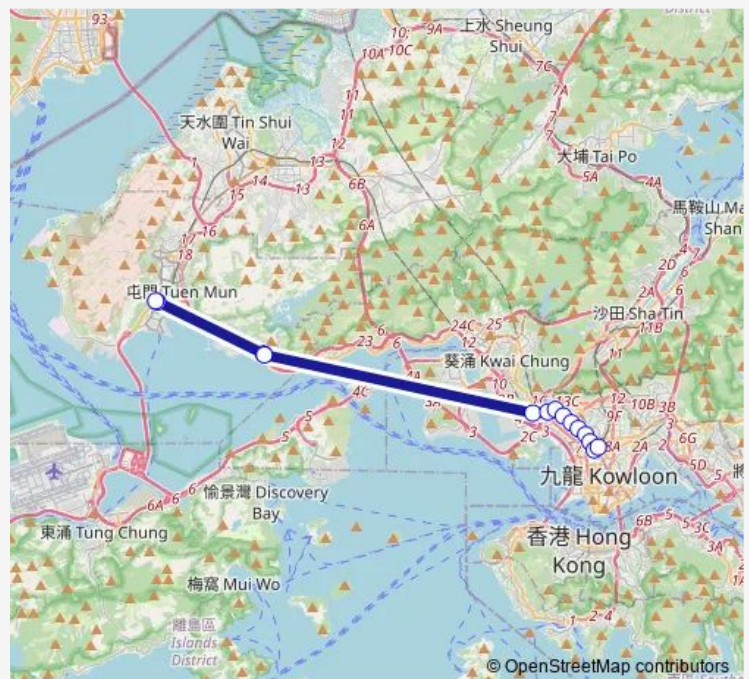

### Route info

Direction: [Ctb] Lung MUN Oasis[[Kmb] Lung MUN Oasis BUS Terminus

Stops: 14

Trip Duration: 0 hour 53 min

59X Bus time schedules and route maps are available in an offline PDF at [busmaps.com](https://busmaps.com). Use the [busmaps.com](https://busmaps.com) website to see live bus times, train schedule or subway schedule, and step-by-step directions for all public transit in Sham Shui Po