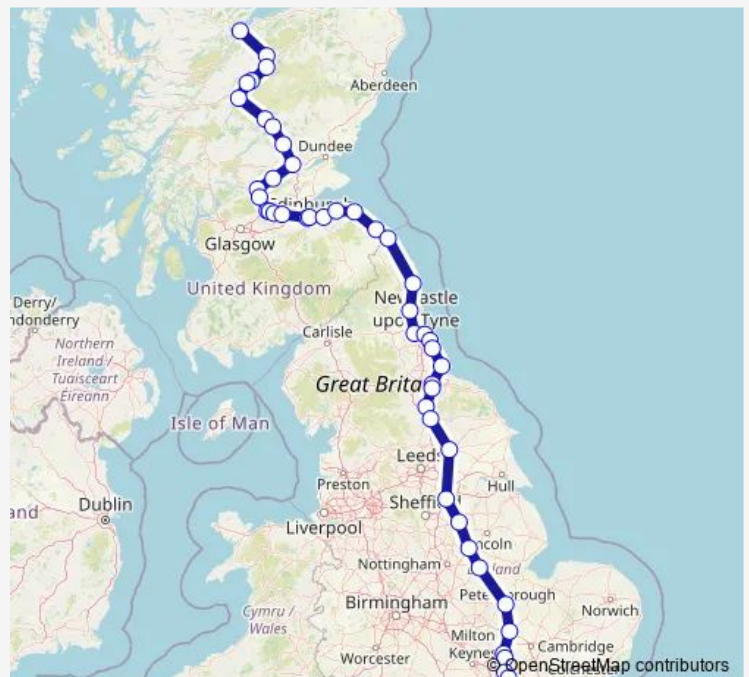

Rail LNER Inverness - London Kings Cross

[Go to website](#)

**Direction**

Inverness — London Kings Cross

51 stops

[Open route schedule](#)

- Inverness
- Carrbridge
- Aviemore
- Kingussie
- Newtonmore
- Dalwhinnie
- Blair Atholl
- Pitlochry
- Dunkeld & Birnam
- Perth
- Gleneagles
- Dunblane
- Stirling
- Camelon
- Falkirk Grahamston
- Polmont
- Linlithgow
- Haymarket
- Edinburgh
- Prestonpans
- Drem

Route schedule

Inverness — London Kings Cross

Monday	—
Tuesday	—
Wednesday	—
Thursday	—
Friday	—
Saturday	07:55
Sunday	09:40

Route info

Direction: Inverness

Stops: 51

Trip Duration: 9 hour 8 min

■ LNER — Inverness - London Kings Cross

Dunbar

Reston

Berwick-upon-Tweed

Alnmouth

Morpeth

Newcastle

Brockley Whins

Sunderland