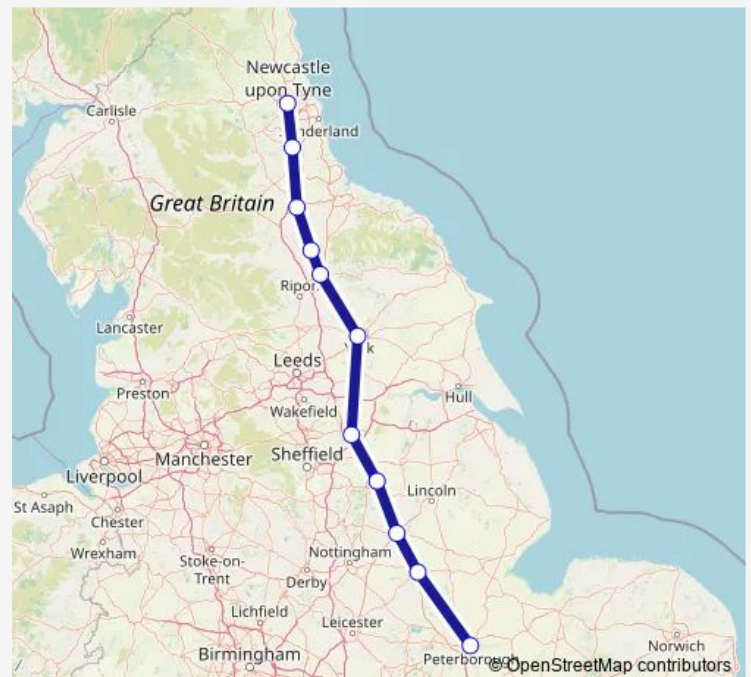

Newark North Gate

Retford

Doncaster

York

Thirsk

Northallerton

Darlington

Durham

Newcastle

Route schedule

Peterborough — Newcastle

Monday	—
Tuesday	—
Wednesday	—
Thursday	—
Friday	—
Saturday	19:18-21:50
Sunday	20:19-22:49

Route info

Direction: Peterborough

Stops: 11

Trip Duration: 2 hour 23 min

■ LNER — Peterborough - Newcastle

Direction

Newcastle — Peterborough

11 stops

[Open route schedule](#)

Newcastle

Durham

Darlington

Route schedule

Newcastle — Peterborough

Monday	—
Tuesday	—
Wednesday	—
Thursday	—
Friday	—
Saturday	04:40-06:55
Sunday	07:55-10:00

Route info

Direction: Newcastle

Stops: 11

Trip Duration: 2 hour 14 min

LNER Rail time schedules and route maps are available in an offline PDF at busmaps.com. Use the busmaps.com website to see live bus times, train schedule or subway schedule, and step-by-step directions for all public transit in Northallerton