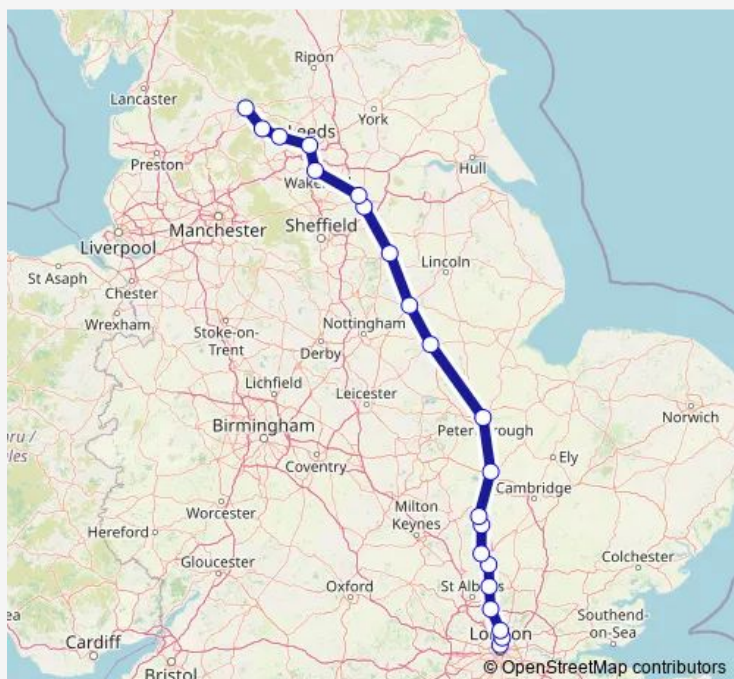

Route schedule

Skipton — London Kings Cross

Monday	—
Tuesday	—
Wednesday	—
Thursday	—
Friday	—
Saturday	06:56
Sunday	—

Route info

Direction: Skipton

Stops: 21

Trip Duration: 2 hour 54 min

■ LNER — Skipton - London Kings Cross

Direction

London Kings Cross — Skipton

21 stops

[Open route schedule](#)

London Kings Cross

Finsbury Park

Alexandra Palace

Potters Bar

Saturday 18:03

Sunday 18:35

Route info

Direction: London Kings Cross

Stops: 21

Trip Duration: 3 hour 5 min

Direction

Skipton — London Kings Cross

21 stops

[Open route schedule](#)

Skipton

Keighley

Shipley

Leeds

Wakefield Westgate

Adwick