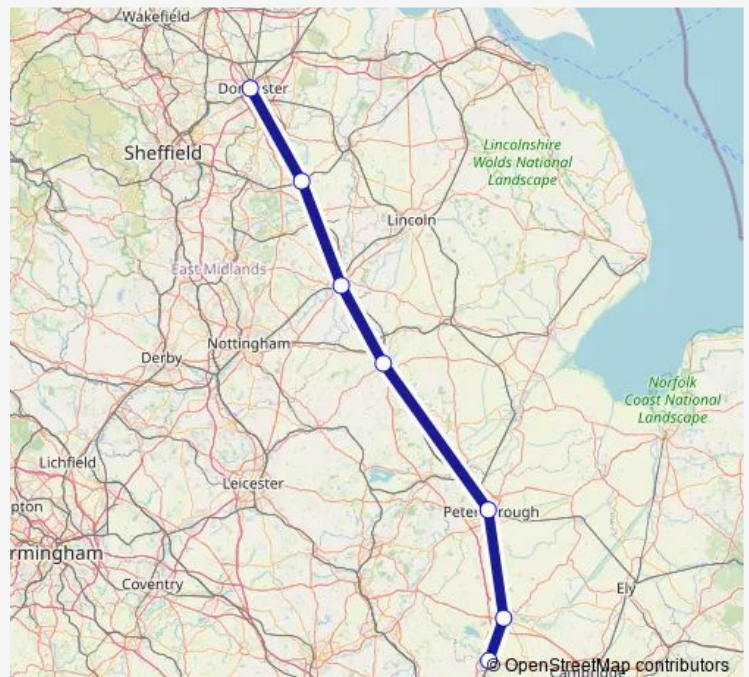

## Rail LNER Doncaster - St Neots

[Go to website](#)

### Direction

Doncaster — St Neots

7 stops

[Open route schedule](#)

Doncaster

Retford

Newark North Gate

Grantham

### Route schedule

Doncaster — St Neots

Monday —

Tuesday —

Wednesday —

Thursday —

Friday —

Saturday —

### Route info

Direction: Doncaster

Stops: 7

Trip Duration: 1 hour 13 min

■ LNER — Doncaster - St Neots

LNER Rail time schedules and route maps are available in an offline PDF at [busmaps.com](https://busmaps.com). Use the [busmaps.com](https://busmaps.com) website to see live bus times, train schedule or subway schedule, and step-by-step directions for all public transit in Peterborough