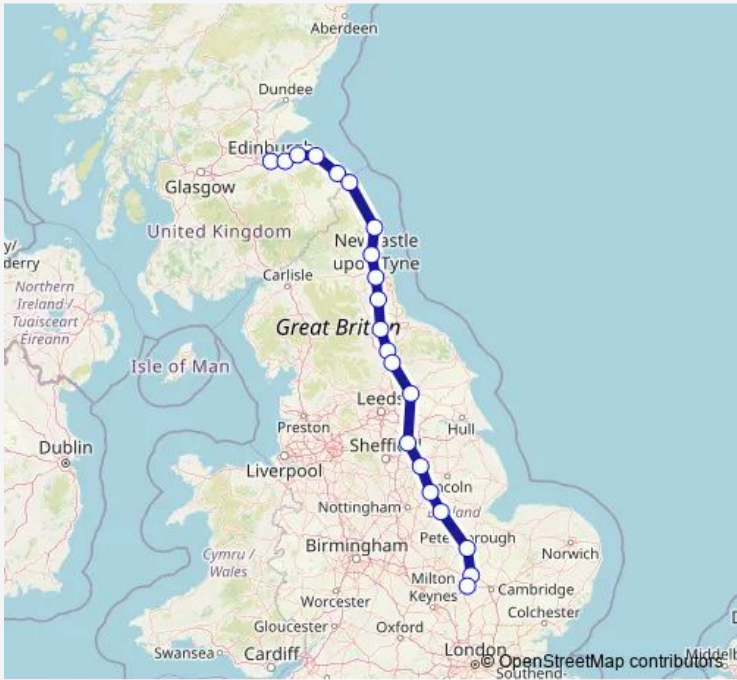

## Rail LNER Edinburgh - St Neots

[Go to website](#)

**Direction**  
 St Neots — Edinburgh  
 21 stops  
[Open route schedule](#)

- St Neots
- Huntingdon
- Peterborough
- Grantham
- Newark North Gate
- Retford
- Doncaster
- York
- Thirsk
- Northallerton
- Darlington
- Durham
- Newcastle
- Morpeth
- Alnmouth
- Berwick-upon-Tweed
- Reston
- Dunbar
- Drem
- Prestonpans
- Edinburgh

**Route schedule**  
 St Neots — Edinburgh

Monday	—
Tuesday	—
Wednesday	—
Thursday	—
Friday	—
Saturday	07:53-17:53
Sunday	10:00-18:56

**Route info**  
 Direction: St Neots  
 Stops: 21  
 Trip Duration: 4 hour 18 min

Dunbar

Reston

Berwick-upon-Tweed

Alnmouth

Morpeth

Newcastle

Durham

Darlington

## Route info

Direction: Edinburgh

Stops: 21

Trip Duration: 4 hour 16 min

LNER Rail time schedules and route maps are available in an offline PDF at [busmaps.com](https://busmaps.com). Use the [busmaps.com](https://busmaps.com) website to see live bus times, train schedule or subway schedule, and step-by-step directions for all public transit in Northallerton