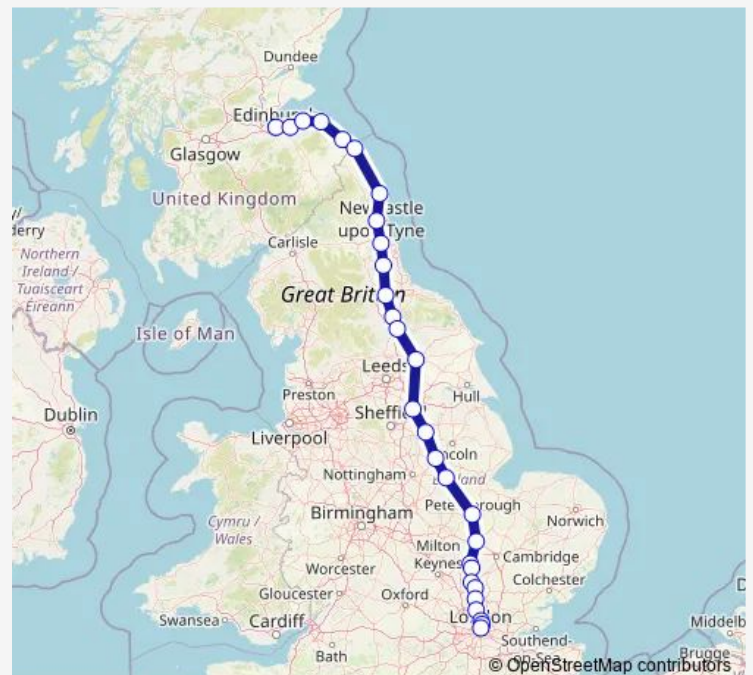

Thursday —

Friday —

Saturday 07:00-17:00

Sunday 10:00-18:00

Route info

Direction: London Kings Cross

Stops: 33

Trip Duration: 5 hour 17 min

■ LNER — London Kings Cross - Edinburgh

Seaham

Sunderland

Brockley Whins

Newcastle

Morpeth

Alnmouth

Berwick-upon-Tweed

Reston

Dunbar

Drem

Prestonpans

Edinburgh

Direction

Edinburgh — London Kings Cross

33 stops