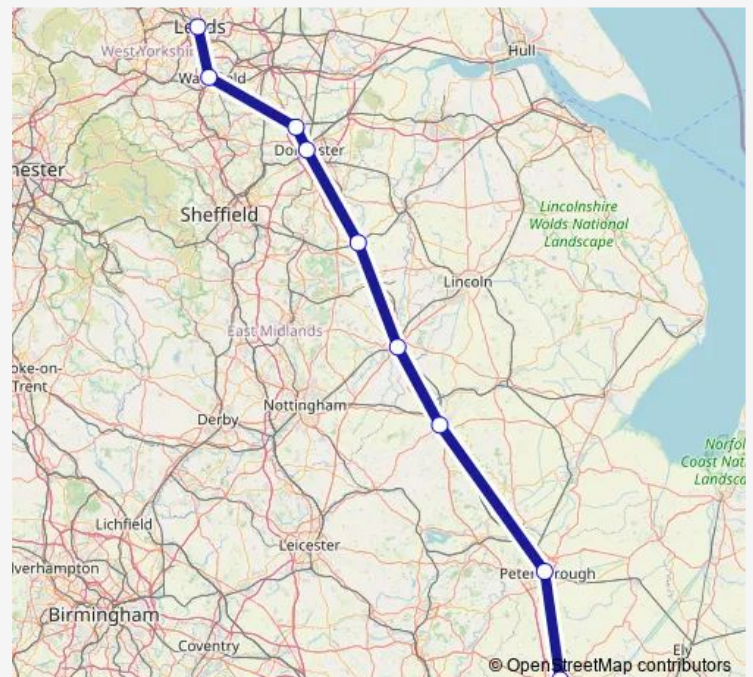

Rail LNER Leeds - St Neots

[Go to website](#)

Direction

Leeds — St Neots

10 stops

[Open route schedule](#)

Leeds

Wakefield Westgate

Route schedule

Leeds — St Neots

Monday —

Tuesday —

Wednesday —

Thursday —

Friday —

Saturday 05:05-17:45

Sunday 08:05-19:16

Route info

Direction: Leeds

Stops: 10

Trip Duration: 1 hour 48 min

■ LNER — Leeds - St Neots

Direction

St Neots — Leeds

10 stops

[Open route schedule](#)

St Neots

Huntingdon

Peterborough

Grantham

Newark North Gate

Retford