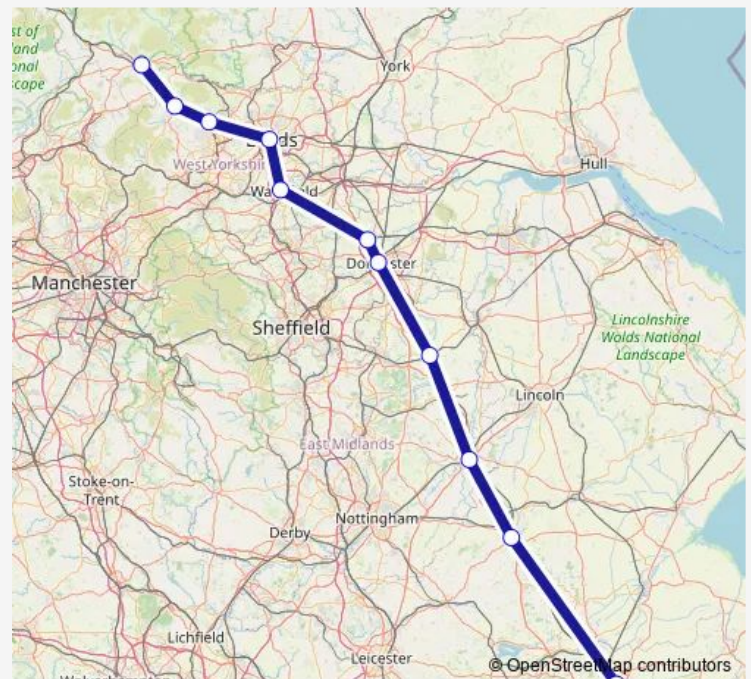

Rail LNER Skipton - Peterborough

[Go to website](#)

Direction

Skipton — Peterborough

11 stops

[Open route schedule](#)

Skipton

Keighley

Shipley

Leeds

Wakefield Westgate

Adwick

Doncaster

Retford

Newark North Gate

Grantham

Peterborough

Route schedule

Skipton — Peterborough

Monday —

Tuesday —

Wednesday —

Thursday —

Friday —

Saturday 06:56

Sunday —

Route info

Direction: Skipton

Stops: 11

Trip Duration: 2 hour 9 min

■ LNER — Skipton - Peterborough

BusMaps