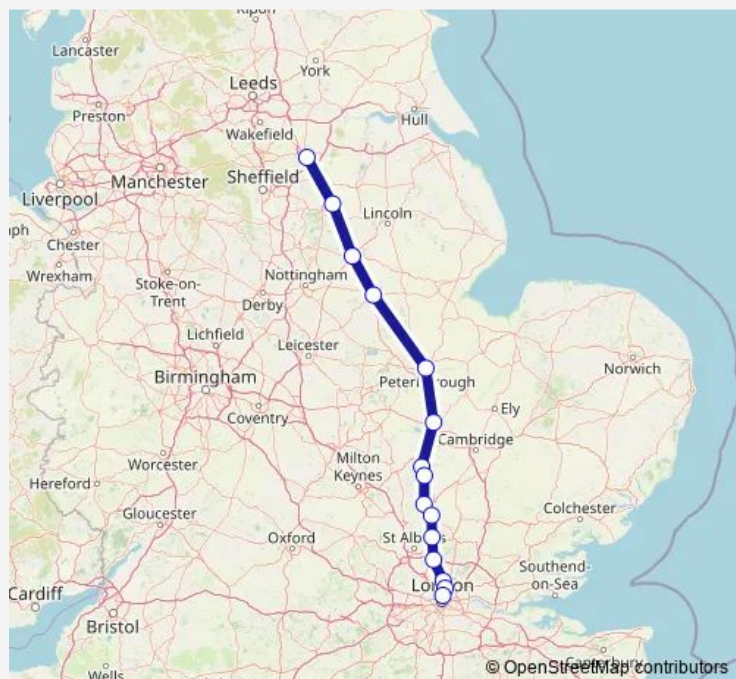

### Route schedule

Doncaster — London Kings Cross

Monday 05:06

Tuesday 05:06

Wednesday 05:06

Thursday 05:06

Friday 05:06

Saturday 05:07-19:55

### Route info

Direction: Doncaster

Stops: 15

Trip Duration: 1 hour 46 min

■ LNER — Doncaster - London Kings Cross

## Route info

Direction: Doncaster

Stops: 16

Trip Duration: 2 hour 9 min