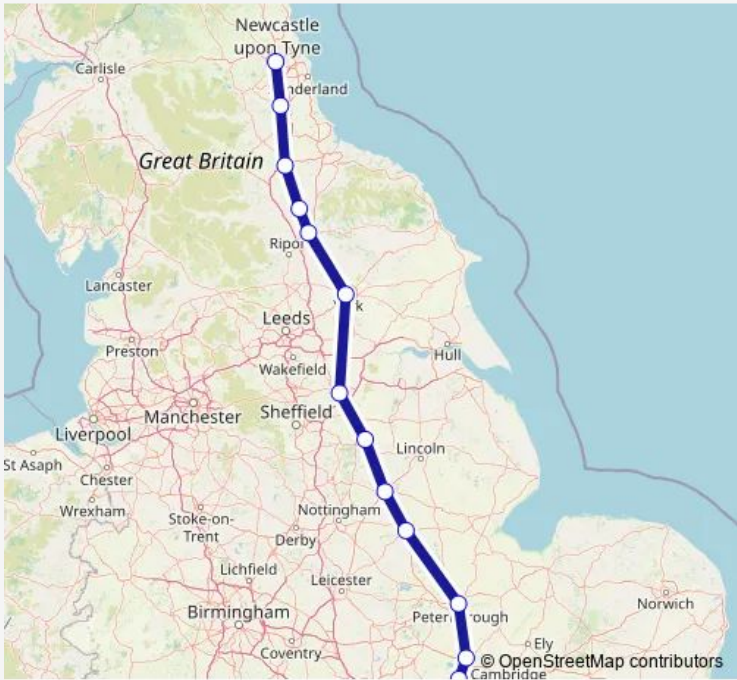

[Go to website](#)

**Direction**  
St Neots — Newcastle  
13 stops  
[Open route schedule](#)

- St Neots
- Huntingdon
- Peterborough
- Grantham
- Newark North Gate
- Retford
- Doncaster
- York
- Thirsk
- Northallerton
- Darlington
- Durham
- Newcastle

LNER — St Neots - Newcastle **BusMaps**

## Route schedule

Newcastle — St Neots

Monday

—

Tuesday

—

Wednesday

—

## Route info

Direction: Newcastle

Stops: 13

Trip Duration: 2 hour 41 min

LNER Rail time schedules and route maps are available in an offline PDF at [busmaps.com](#). Use the [busmaps.com](#) website to see live bus times, train schedule or subway schedule, and step-by-step directions for all public transit in Northallerton