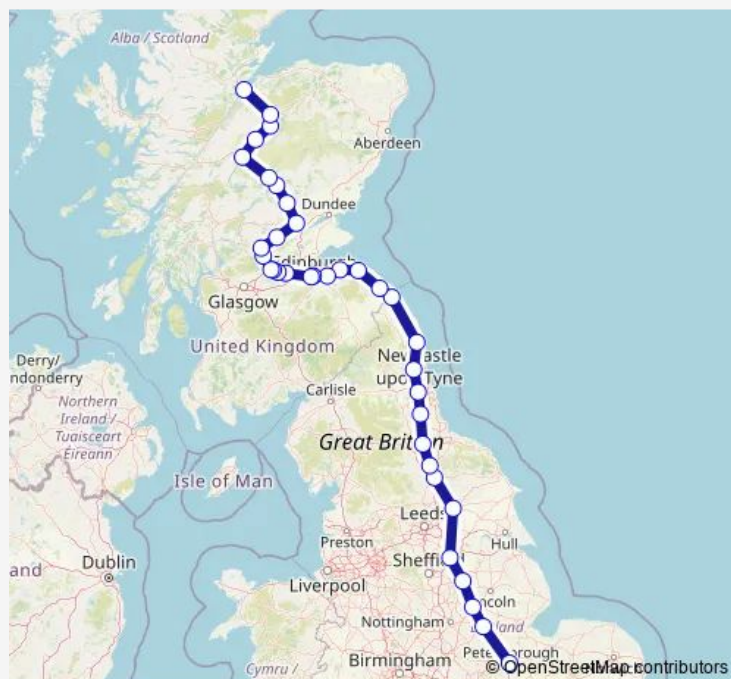

Newcastle

Morpeth

Alnmouth

Berwick-upon-Tweed

Reston

Dunbar

Drem

Prestonpans

Edinburgh

Haymarket

Linlithgow

Route schedule

Peterborough — Inverness

Monday	—
Tuesday	—
Wednesday	—
Thursday	—
Friday	—
Saturday	12:43
Sunday	12:45

Route info

Direction: Peterborough

Stops: 36

Trip Duration: 7 hour 21 min

■ LNER — Inverness - Peterborough

Polmont

Falkirk Grahamston

Camelon

Stirling

Dunblane

Drem

Dunbar

Reston

Berwick-upon-Tweed

Alnmouth

Morpeth

Newcastle

Route schedule